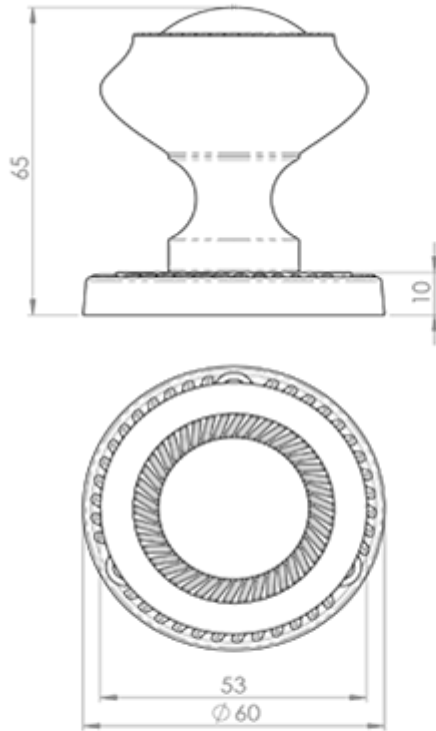

Georgian Mortice Knob Furniture

Product Images

Description

Georgian mortice door knob in a chalice shape on rose. The traditional rope design adorns the knob and is repeated on the rose. This imposing knob will compliment any door. Comes with a 10 year mechanical guarantee.

Technical Details

© CARLISLE BRASS

FG4

This drawing is the property of Carlisle Brass Limited, all design rights reserved

Specification

Additional Information

SKU	FG4
Brands	Carlisle Brass
Finishes	Polished Brass
Sizes	60mm Rose Dia., 53mm Knob Dia. 65mm Projection
Features	Half sprung
Technical	4
Line Drawings	FG4.pdf