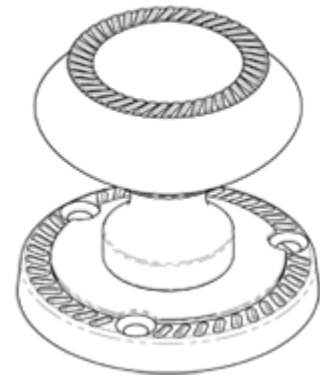

Georgian Mortice Knob Furniture

Product Images

Description

Georgian mortice door knob in a chalice shape on rose. The traditional rope design adorns the knob and is repeated on the rose. This imposing knob will compliment any door. Comes with a 10 year mechanical guarantee.

Technical Details

© CARLISLE BRASS

FG4

This drawing is the property of Carlisle Brass Limited, all design rights reserved

Specification

Additional Information

SKU	FG4
Brands	Carlisle Brass
Finishes	Polished Brass
Sizes	60mm Rose Dia., 53mm Knob Dia. 65mm Projection
Features	Half sprung
Technical	4
Line Drawings	FG4.pdf