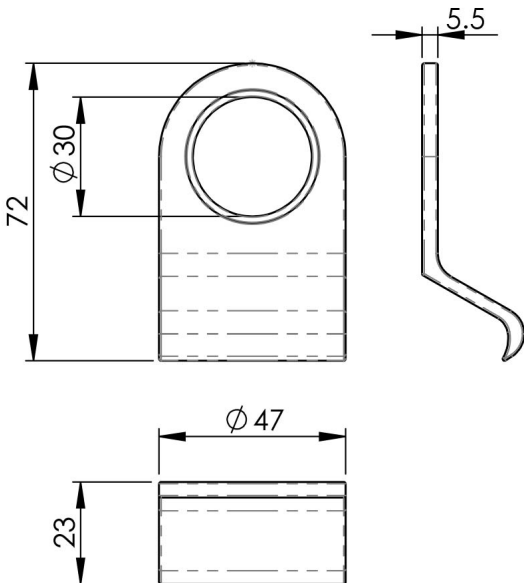

## Cylinder Latch Pull

### M40 Range

The UK's most popular latch pull. Fitting around a Yale type cylinder used on a nightlatch, it is used to pull the door closed from the outside. The lower part of the pull projects forward providing ample finger purchase. Available in different finishes.