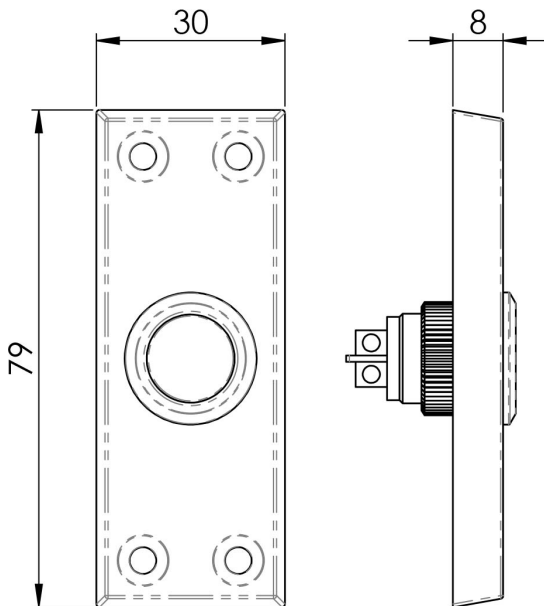

Bell Push

AA31SC

The classical door bell push will compliment most front doors. Its unobtrusive low profile button push sits on a rectangular plate which has four fixing points providing a secure and solid fitting. Comes with a 10 year mechanical guarantee.