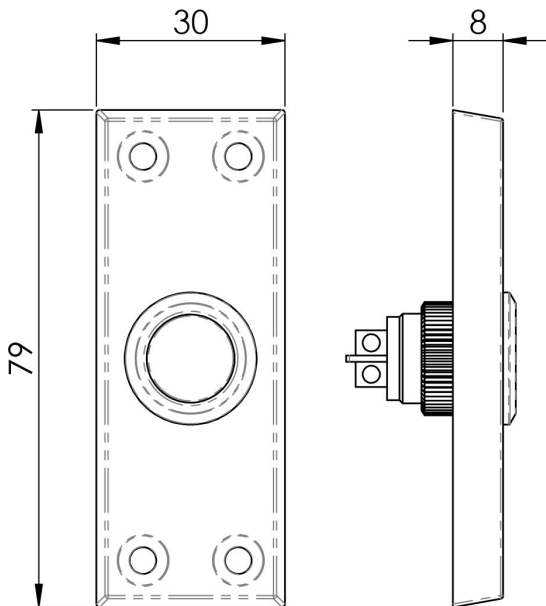

## Bell Push

### AA31 Range

The classical door bell push will compliment most front doors. Its unobtrusive low profile button push sits on a rectangular plate which has four fixing points providing a secure and solid fitting. Comes with a 10 year mechanical guarantee.