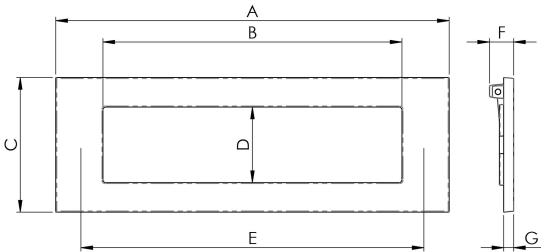

Plain Letter Plate

M36 Range

The UK's most popular style of letter plate - an industry standard. The sprung inward opening flap automatically closes once the package has passed through the aperture. The well-defined edges and plain design makes for easy cleaning. Comes with a 10 year mechanical guarantee.