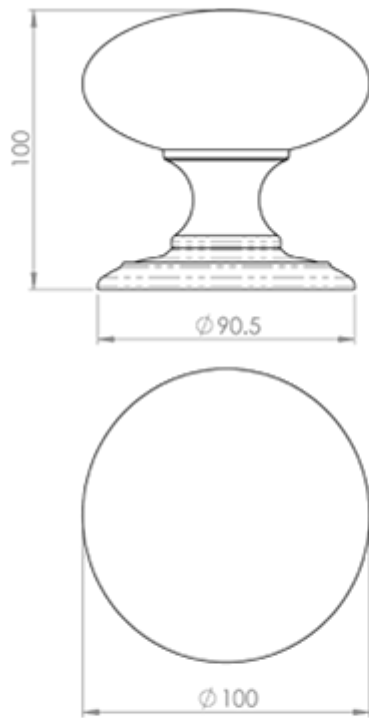

Large Centre Door Knob

Product Images

Description

Slightly larger than normal this will make an effective imposing statement on any door. The simple design makes for easy cleaning. Traditionally fitted to

Technical Details

 CARLISLE BRASS

AC055

This drawing is the property of Carlisle Brass Limited, all design rights reserved

Specification

Additional Information

SKU	AC055CP
Brands	Carlisle Brass
Finishes	Polished Chrome
Sizes	90mm Rose Dia. 100mm Knob Dia. 95mm Projection
Technical	4
Line Drawings	AC055__.PDF