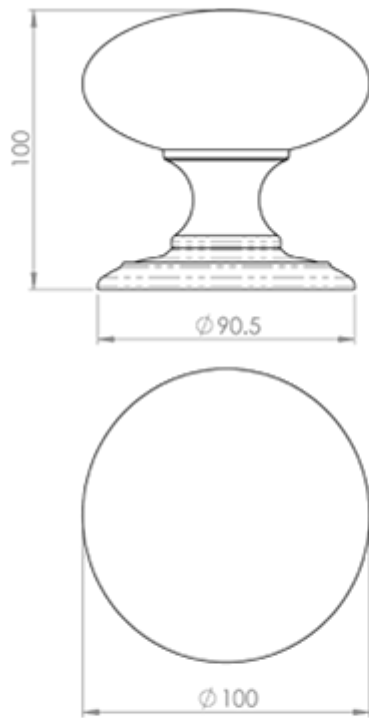

Large Centre Door Knob

Product Images

Description

Slightly larger than normal this will make an effective imposing statement on any door. The simple design makes for easy cleaning. Traditionally fitted to

Technical Details

© CARLISLE BRASS

AC055

This drawing is the property of Carlisle Brass Limited, all design rights reserved

Specification

Additional Information

SKU	AC055
Brands	Carlisle Brass
Finishes	Polished Brass
Sizes	90mm Rose Dia. 100mm Knob Dia. 95mm Projection
Technical	4
Line Drawings	AC055__.PDF