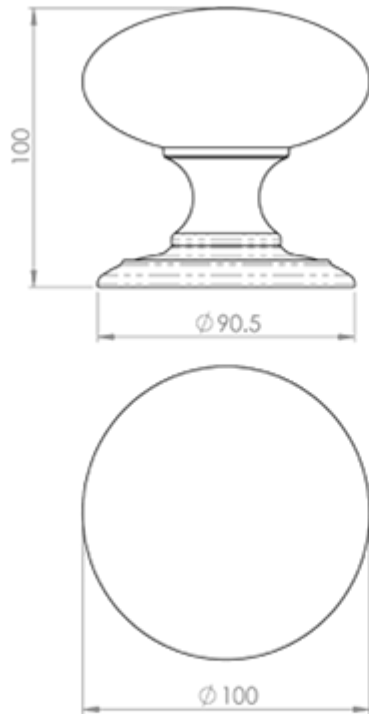

Large Centre Door Knob

Product Images

Description

Slightly larger than normal this will make an effective imposing statement on any door. The simple design makes for easy cleaning. Traditionally fitted to

[Click here for care instructions](#)

Technical Details

© CARLISLE BRASS

AC055

This drawing is the property of Carlisle Brass Limited, all design rights reserved

Specification

Additional Information

Short Description	Large Centre Door Knob
SKU	AC055SC
Barcode	5050245148826
Brands	Carlisle Brass
Finishes	Satin Chrome
Sizes	90mm Rose Dia. 100mm Knob Dia. 95mm Projection
Technical	4
Line Drawings	AC055.pdf
Unit of Sale	Each