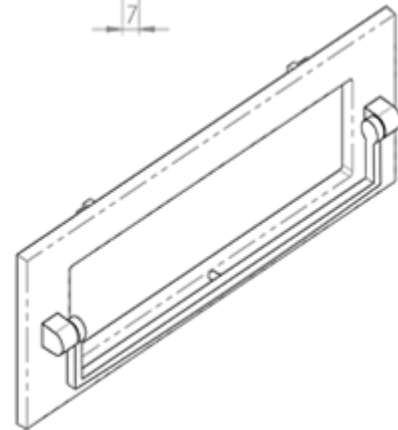

Postal Knocker

Product Images

Description

Traditional design letter plate with a postal knocker. The sprung inward opening flap automatically closes once the package has passed through the aperture. The well defined edges and plain design makes for easy cleaning. Comes with a 10 year mechanical guarantee.

Technical Details

© CARLISLE BRASS

M78

This drawing is the property of Carlisle Brass Limited. All design rights reserved

Specification

Additional Information

SKU	M78
Brands	Carlisle Brass
Technical	4,49
Line Drawings	M78.pdf

Product Options

Finishes:	Polished Brass
	Polished Chrome
Sizes:	254mm x 76mm Outer Frame, 194mm x 46mm Aperture, 224mm Fixing Centres