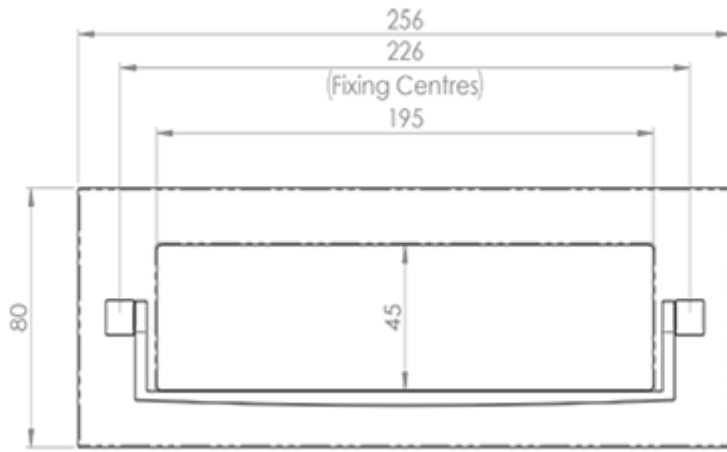

Postal Knocker

Product Images

Description

Traditional design letter plate with a postal knocker. The sprung inward opening flap automatically closes once the package has passed through the aperture. The well defined edges and plain design makes for easy cleaning. Comes with a 10 year mechanical guarantee.

Technical Details

© CARLISLE BRASS

M78

This drawing is the property of Carlisle Brass Limited. All design rights reserved

Specification

Additional Information

SKU	M78
Brands	Carlisle Brass
Technical	4,49
Line Drawings	M78.pdf

Product Options

Finishes:	Polished Brass
	Polished Chrome
Sizes:	254mm x 76mm Outer Frame, 194mm x 46mm Aperture, 224mm Fixing Centres