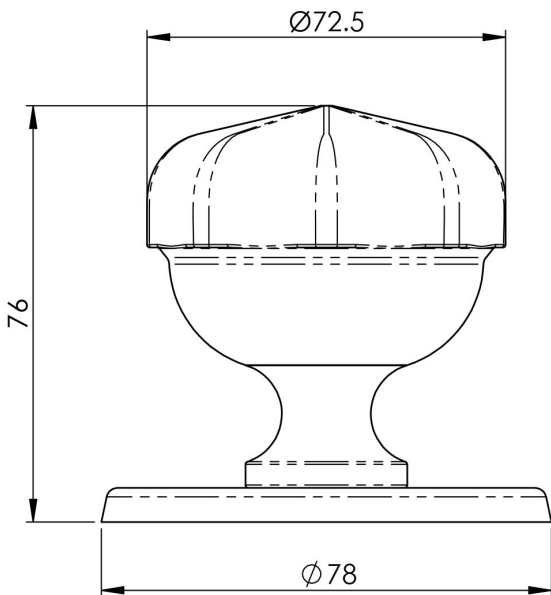

Octagonal Centre Door Knob

M219 Range

Impressive classical style centre door knob which would look very striking on a large country house front door. The octagonal shape makes it extremely attractive to look at and easy to clean. Traditionally fitted to the centre of front doors to pull them closed on departing the house. Can be used for this purpose as it is supplied with a substantial fixing or just added to the front door as a charming decorative design feature.