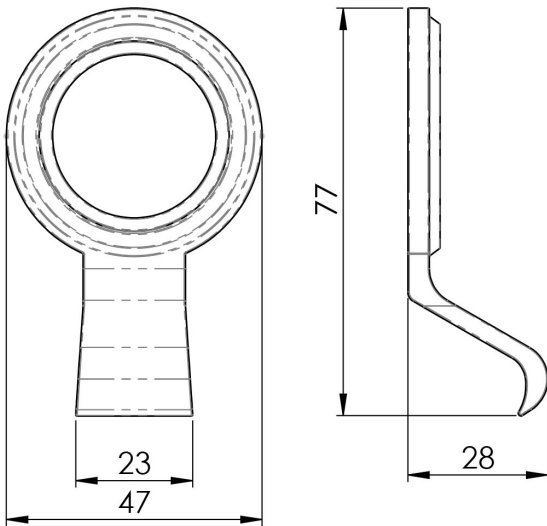

Architectural Quality Cylinder Latch Pull

AQ40 Range

A highly popular latch pull. Fitting around a Yale type cylinder used on a night latch, It is used to pull the door closed from the outside. The lower part of the pull projects further forward than standard pulls thus providing ample finger purchase.