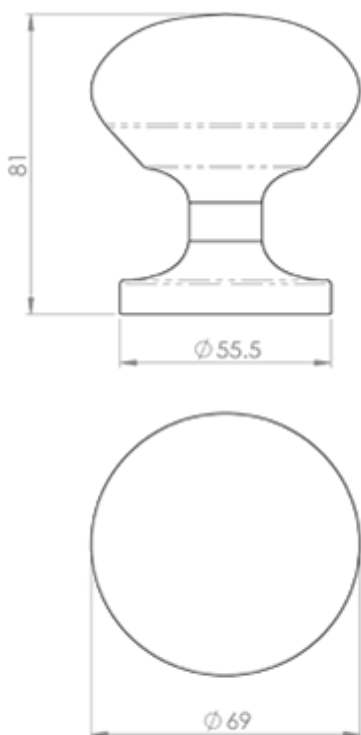

doors to pull them closed on departing the house. Can be used for this purpose as it is supplied with a substantial fixing or just added to the front door as a charming decorative design feature. Comes with a 10 year mechanical guarantee. Suitable for domestic use. Available in different finishes.

Technical Details

CARLISLE BRASS

M220

This drawing is the property of Carlisle Brass Limited, all design rights reserved