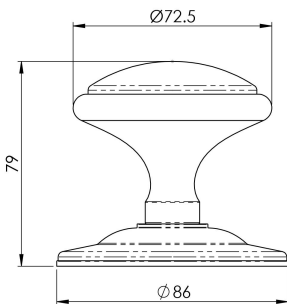

Round Centre Door Knob

M61 Range

Elegant and timeless design, the tiered rose rises to the slender neck of the mushroom shaped handle. Offering superb ergonomics and with its robust nature will cope easily with regular usage. Traditionally fitted to the centre of front doors to pull them closed on departing the house. Can be used for this purpose as it is supplied with a substantial fixing or just added to the front door as a charming decorative design feature.