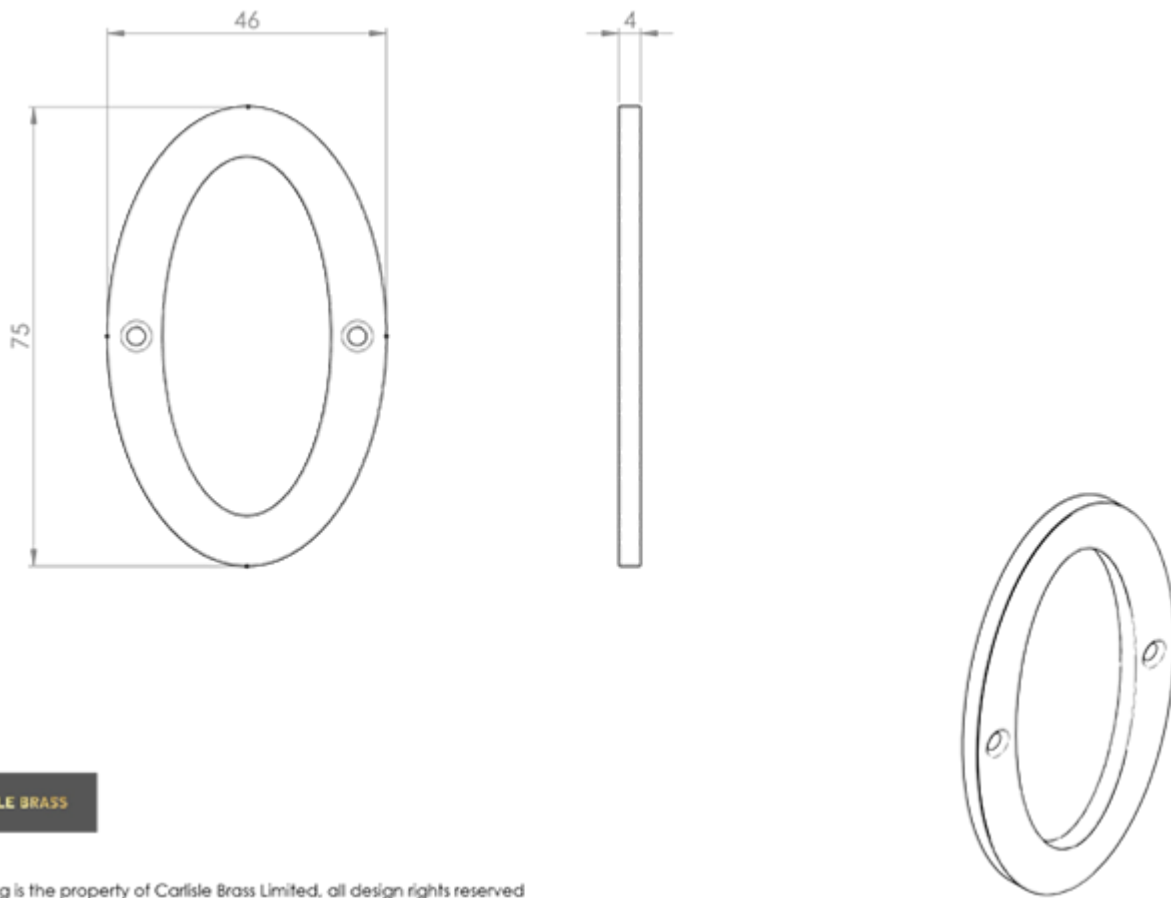

Numerals (0-9)

Product Images

Description

Numerals from 0 -9 The sweeping, round-ended typeface provides clarity at a distance. Two anchor points for secure fixing. The 76mm number is now

the most common method of house numbering.

Technical Details

Specification

Additional Information

SKU	Numerals Range
Brands	Carlisle Brass
Features	Face Fix.
Technical	4,49
Line Drawings	N0.PDF,N1.PDF,N2.PDF,N3.PDF,N4.PDF,N5.PDF,N6.PDF,N7.PDF,N8.PDF,N9.PDF

Product Options

Finishes:	Polished Chrome
	Polished Brass
	Stainless Brass
	Satin Chrome
Options:	Number 0
	Number 4
	Number 8
	Number 1
	Number 5
	Number 2
	Number 6/9
	Number 3
	Number 7
Sizes:	76mm