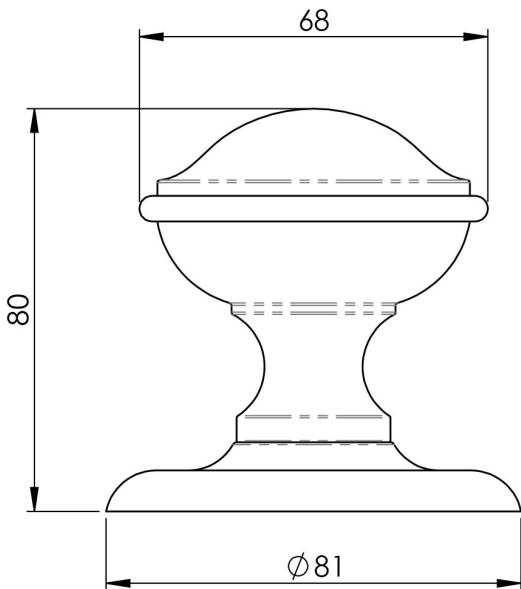

## Round Centre Door Knob

### M60 Range

A fashionable and versatile sculpted domed centre door knob. Traditionally fitted to the centre of front doors to pull them closed on departing the house. Can be used for this purpose as it is supplied with a substantial fixing or just added to the front door as a charming decorative design feature. Available in different finishes.