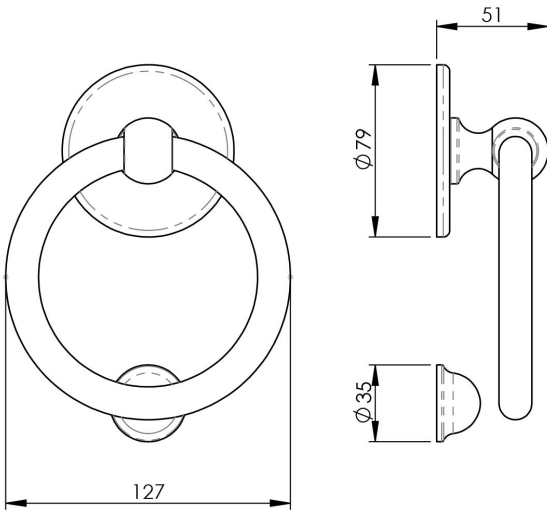

Ring Door Knocker

M37 Range

A simple and conventional ring door knocker. Neat and modern looks, timeless in appearance, suited to both contemporary and traditional front doors. Comes with a 10 year mechanical guarantee.