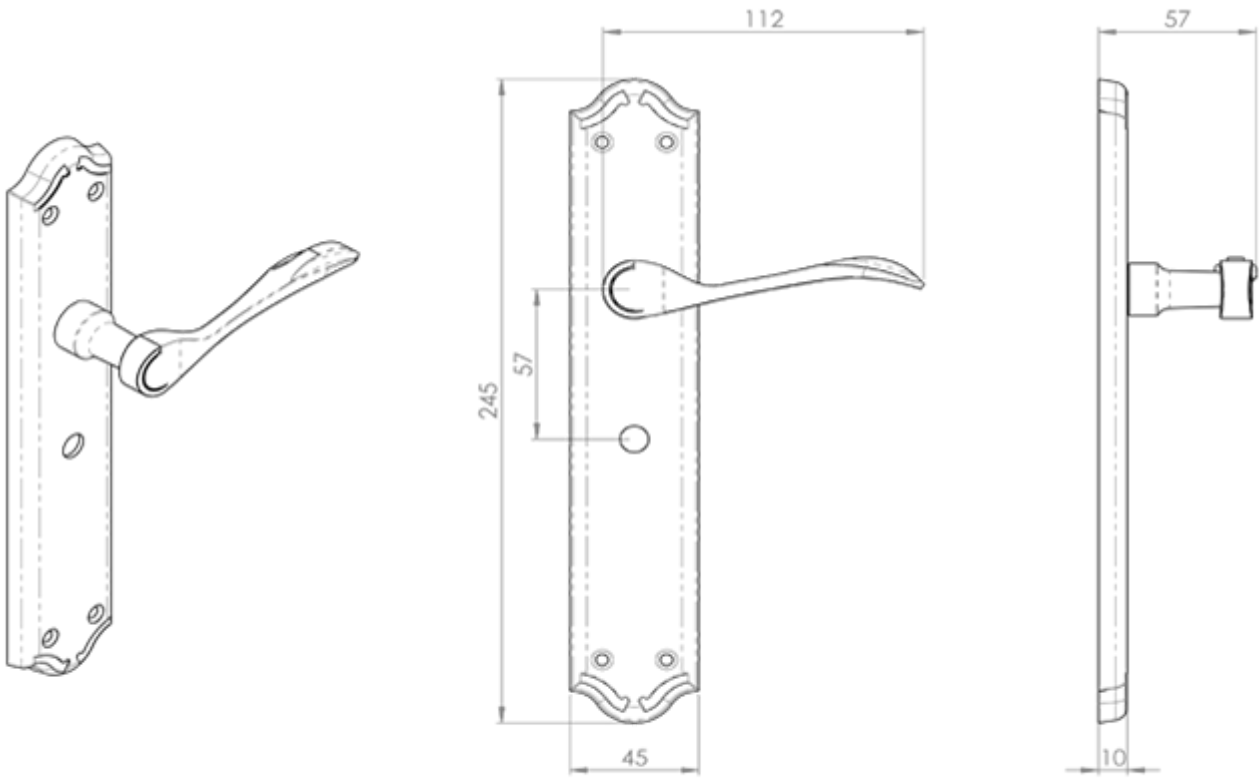

Madrid Lever on Long WC Backplate

Product Images

Description

Lever on bathroom backplate. Classically styled curved lever on a long shaped backplate, with detailing to both lever and backplate. Suitable for a more traditional doors. Comes with a 10 year mechanical guarantee and is Fire door rated.

[Click here for care instructions](#)

Technical Details

CARLISLE BRASS

DL292

This drawing is the property of Carlisle Brass Limited, all design rights reserved

Specification

Additional Information

Short Description	Madrid Lever on Long WC Bathroom Backplate
SKU	DL292CP
Barcode	5050245114166
Brands	Carlisle Brass
Finishes	Polished Chrome
Options	Bathroom
Sizes	245mm x 45mm Backplate
Technical	4,25
Line Drawings	DL292.PDF
Unit of Sale	Pair