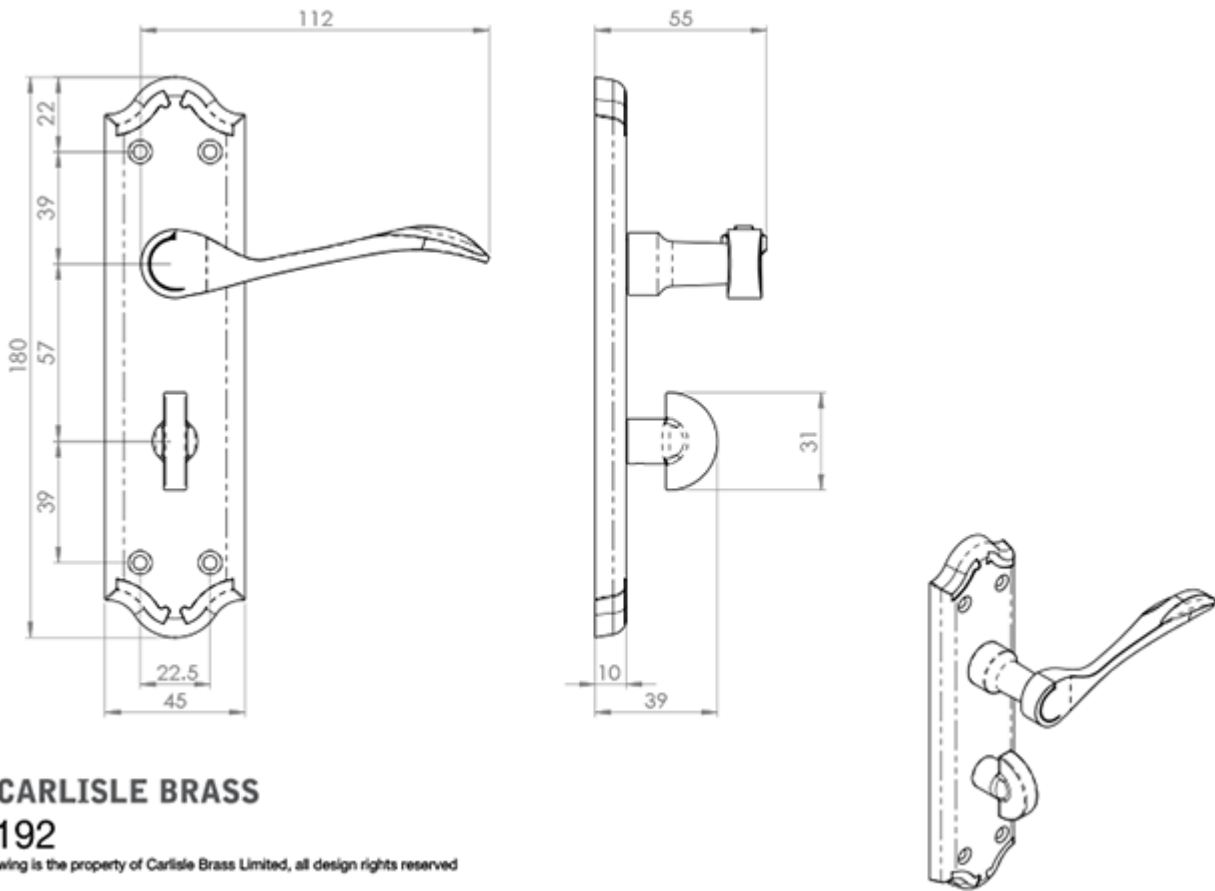

### Description

---

Lever on bathroom backplate. Classically styled curved lever on a shaped backplate with detailing to both lever and backplate. Suitable for a more

traditional doors. Comes with a 10 year mechanical guarantee and is Fire door rated.

## Technical Details

---

**CARLISLE BRASS**  
**DL192**

This drawing is the property of Carlisle Brass Limited, all design rights reserved

## Specification

---

## Additional Information

---

Short Description	Madrid Lever on WC Bathroom Backplate
SKU	DL192FB
Barcode	5050245113084
Brands	Carlisle Brass
Finishes	Florentine Bronze
Options	Bathroom
Sizes	180mm x 45mm Backplate
Technical	4,25,49
Line Drawings	DL192.PDF
Unit of Sale	Pair