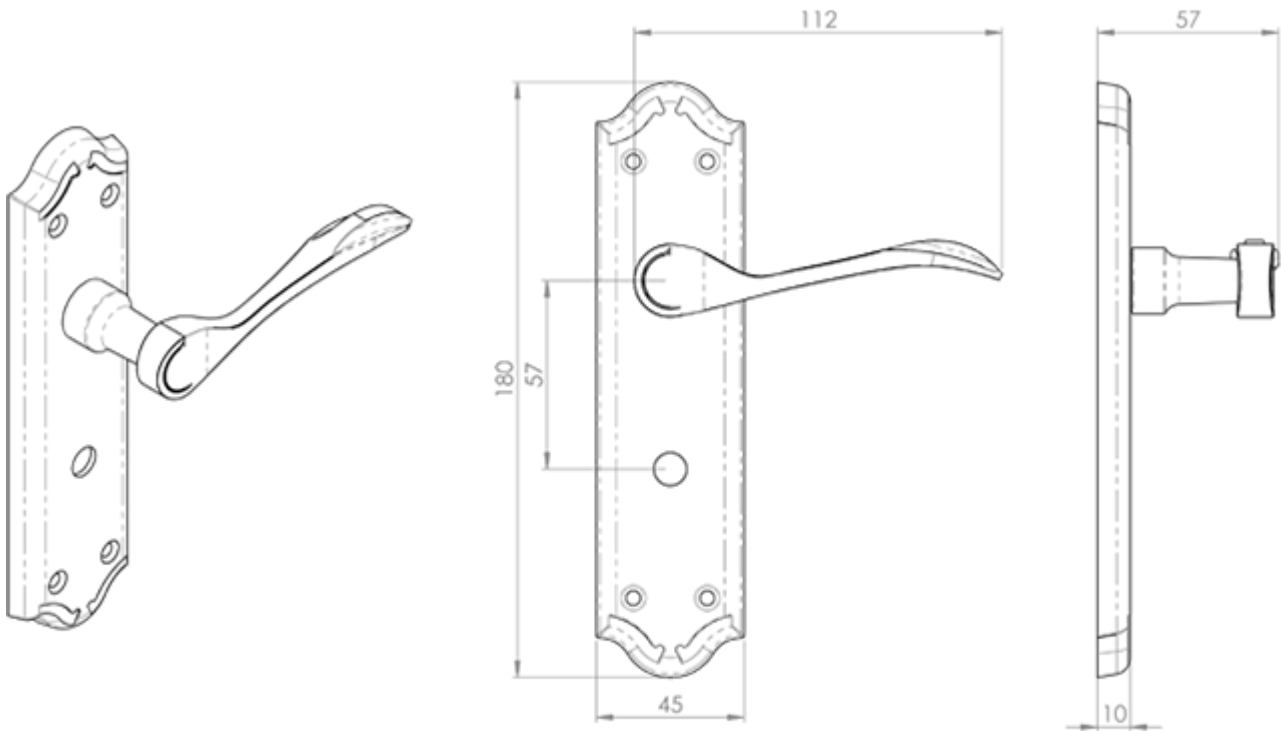

Madrid Lever on WC Backplate

Product Images

Description

Lever on bathroom backplate. Classically styled curved lever on a shaped backplate with detailing to both lever and backplate. Suitable for a more

traditional doors. Comes with a 10 year mechanical guarantee and is Fire door rated.

Technical Details

CARLISLE BRASS

DL192

This drawing is the property of Carlisle Brass Limited, all design rights reserved

Specification

Additional Information

Short Description	Madrid Lever on WC Bathroom Backplate
SKU	DL192FB
Brands	Carlisle Brass
Finishes	Florentine Bronze
Options	Bathroom
Sizes	180mm x 45mm Backplate
Technical	4,25,49
Line Drawings	DL192.PDF
Unit of Sale	Pair