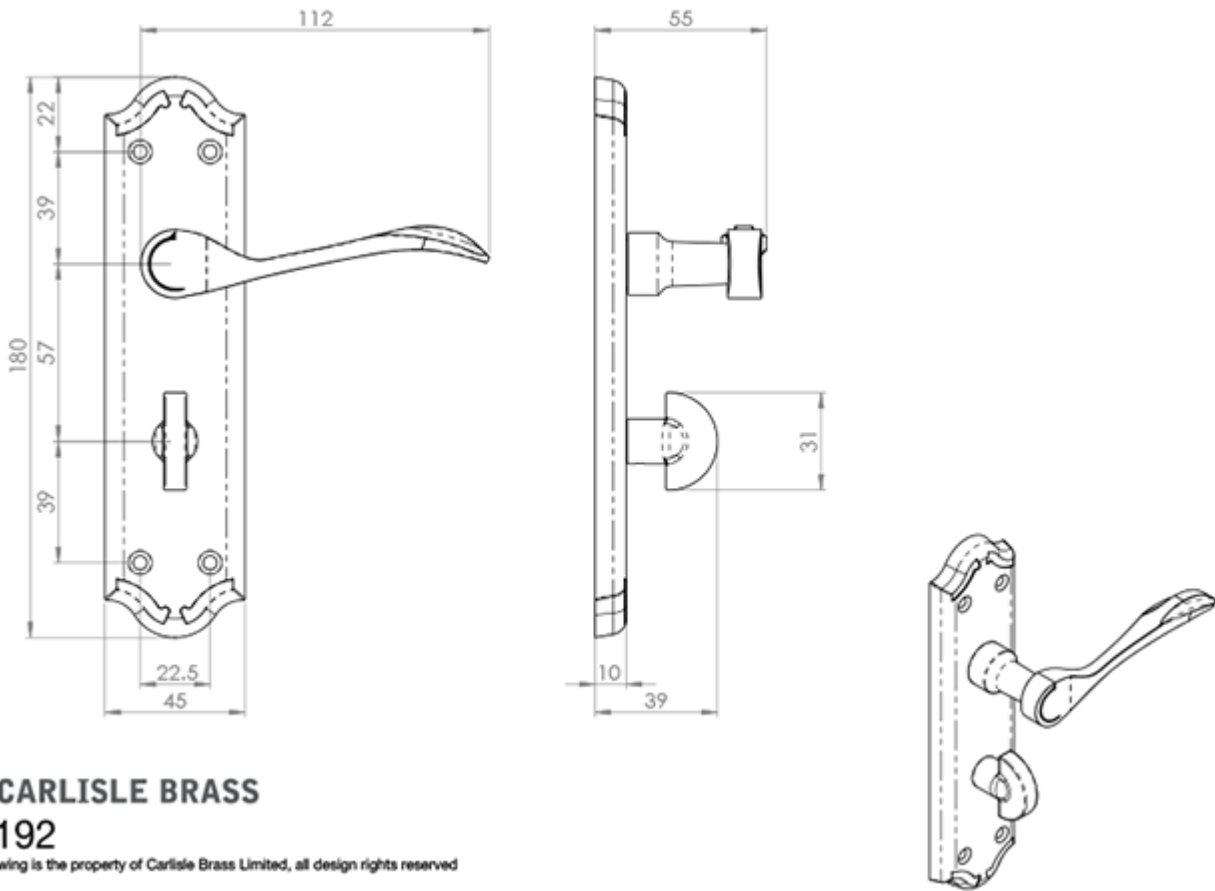

Madrid Lever on WC Backplate

Product Images

Description

Lever on bathroom backplate. Classically styled curved lever on a shaped backplate with detailing to both lever and backplate. Suitable for a more

traditional doors. Comes with a 10 year mechanical guarantee and is Fire door rated.

[Click here for care instructions](#)

Technical Details

CARLISLE BRASS
DL192

This drawing is the property of Carlisle Brass Limited, all design rights reserved

Specification

Additional Information

Short Description	Madrid Lever on WC Bathroom Backplate
SKU	DL192SC
Barcode	5050245113091
Brands	Carlisle Brass
Finishes	Satin Chrome
Options	Bathroom
Sizes	180mm x 45mm Backplate
Technical	4,25,49
Line Drawings	DL192.PDF
Unit of Sale	Pair