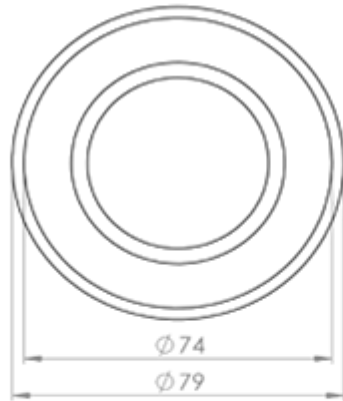

As long as the recommended cleaning process is followed, the stainless brass PVD long-life finish offers a 25 year finish guarantee, which renders the surface impervious to damage in normal use including oxidation and abrasion. So your product will stay as good as new, even in coastal areas.

Technical Details

© CARLISLE BRASS

DL219

This drawing is the property of Carlisle Brass Limited, all design rights reserved

Specification