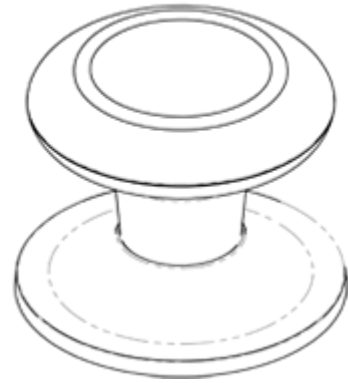

As long as the recommended cleaning process is followed, the stainless brass PVD long-life finish offers a 25 year finish guarantee, which renders the surface impervious to damage in normal use including oxidation and abrasion. So your product will stay as good as new, even in coastal areas.

Technical Details

© CARLISLE BRASS

DL219

This drawing is the property of Carlisle Brass Limited, all design rights reserved

Specification