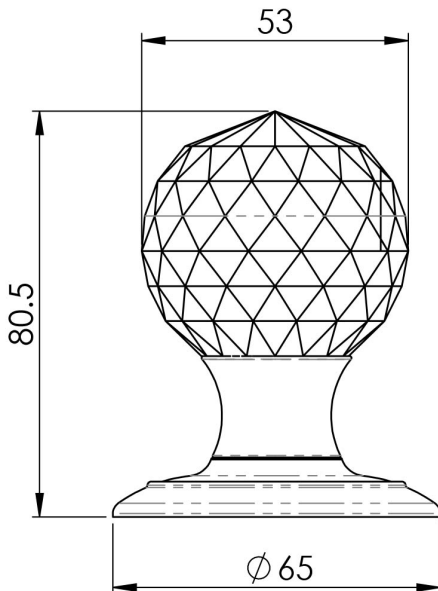

Facetted Crystal Knob

AC020 Range

An elegant and luxurious design. A top quality - solid heavy faceted crystal knob on rose. A great choice when looking to add a touch of sparkle. The faceted door knob is extremely comfortable to grip making it suitable for use on a daily basis.