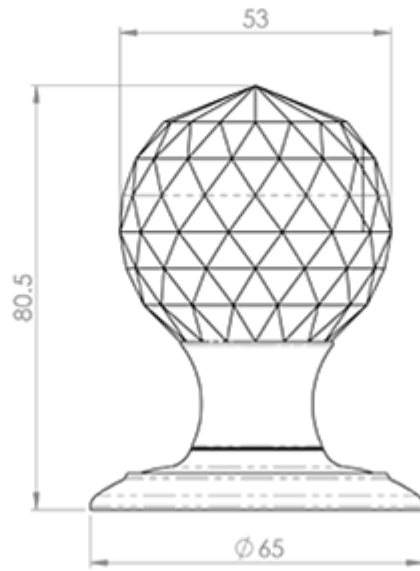

Ice Facetted Crystal Knob

Product Images

Description

An elegant and luxurious design. A top quality - solid heavy faceted crystal knob on rose. A great choice when looking to add a touch of sparkle. The faceted door knob is extremely comfortable to grip making it suitable for use on a daily basis. The knob is mounted on a concealed fix rose thus no fixings are visible. Comes with a 10 year mechanical guarantee and is Fire door rated.

Technical Details

AC020

This drawing is the property of Carlisle Brass Limited, all design rights reserved

Specification

Additional Information

SKU	AC020
Brands	Carlisle Brass
Features	Unsprung
Technical	4
Line Drawings	AC020.pdf

Product Options

Finishes:

Polished Chrome

Satin Chrome

Sizes:

65mm Dia. Rose 54mm Dia. Knob, 85mm Projection