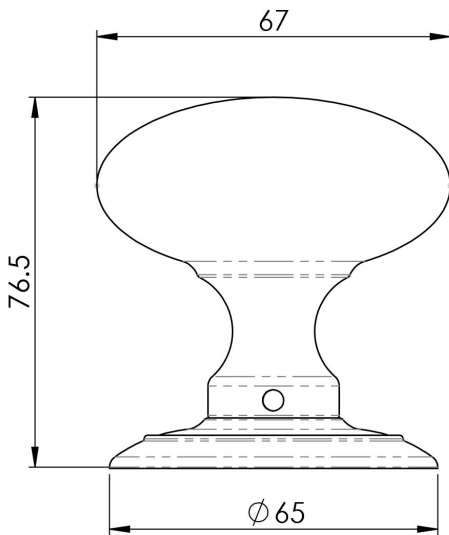

Ice Large Mortice Knob

AC050FB

Large rounded mortice knob. Visually appealing this smooth mortice knob is comfortable to grip and operate. Its simplicity makes it very versatile for use in both contemporary and traditional settings. The knob is mounted on a concealed fix tiered rose thus no fixings are visible.