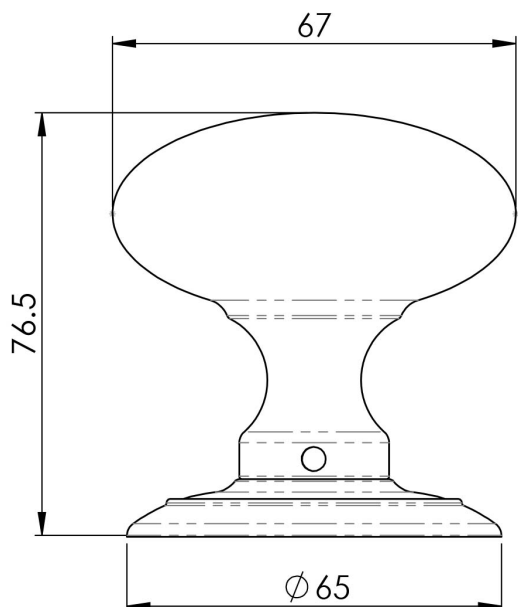

## Ice Large Mortice Knob

AC050FB

Large rounded mortice knob. Visually appealing this smooth mortice knob is comfortable to grip and operate. Its simplicity makes it very versatile for use in both contemporary and traditional settings. The knob is mounted on a concealed fix tiered rose thus no fixings are visible.