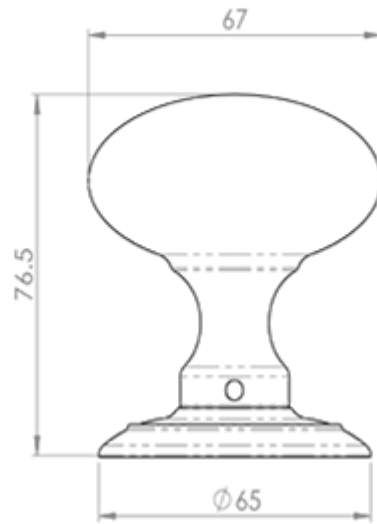

Ice Large Mortice Knob

Product Images

Description

Large rounded mortice knob. Visually appealing this smooth mortice knob is comfortable to grip and operate. Its simplicity makes it very versatile for use in both contemporary and traditional settings. The knob is mounted on a concealed fix tiered rose thus no fixings are visible. Comes with a 10 year mechanical guarantee and is Fire door rated.

Technical Details

CARLISLE BRASS

AC050

This drawing is the property of Carlisle Brass Limited, all design rights reserved

Specification

Additional Information

SKU	AC050FB
Brands	Carlisle Brass
Finishes	Florentine Bronze
Sizes	65mm Dia. Rose 70mm Dia. Knob, 73mm Projection
Features	Unsprung
Technical	4
Line Drawings	AC050.PDF