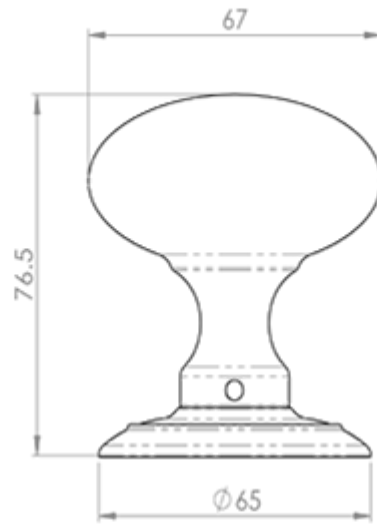

Ice Large Mortice Knob

Product Images

Description

Large rounded mortice knob. Visually appealing this smooth mortice knob is comfortable to grip and operate. Its simplicity makes it very versatile for use in both contemporary and traditional settings. The knob is mounted on a concealed fix tiered rose thus no fixings are visible. Comes with a 10 year mechanical guarantee and is Fire door rated.

Technical Details

© CARLISLE BRASS

AC050

This drawing is the property of Carlisle Brass Limited, all design rights reserved

Specification

Additional Information

| | |
|-------------------|--|
| Short Description | Ice Large Mortice Knob |
| SKU | AC050FB |
| Barcode | 5050245148789 |
| Brands | Carlisle Brass |
| Finishes | Florentine Bronze |
| Sizes | 65mm Dia. Rose 70mm Dia. Knob, 73mm Projection |
| Features | Unsprung |
| Technical | 4 |
| Line Drawings | AC050.PDF |
| Unit of Sale | Pair |