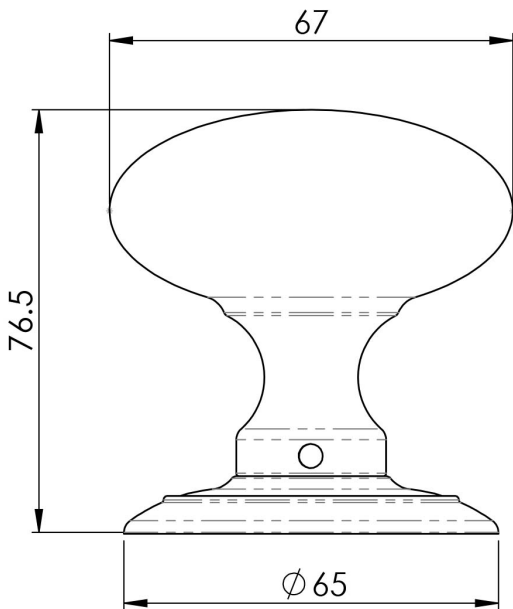

## Ice Large Mortice Knob

AC050SC

Large rounded mortice knob. Visually appealing this smooth mortice knob is comfortable to grip and operate. Its simplicity makes it very versatile for use in both contemporary and traditional settings. The knob is mounted on a concealed fix tiered rose thus no fixings are visible.