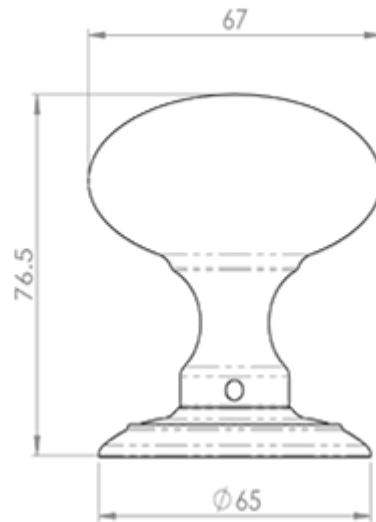

Description

Large rounded mortice knob. Visually appealing this smooth mortice knob is comfortable to grip and operate. Its simplicity makes it very versatile for use in both contemporary and traditional settings. The knob is mounted on a concealed fix tiered rose thus no fixings are visible. Comes with a 10 year mechanical guarantee and is Fire door rated.

Technical Details

CARLISLE BRASS

AC050

This drawing is the property of Carlisle Brass Limited, all design rights reserved

Specification