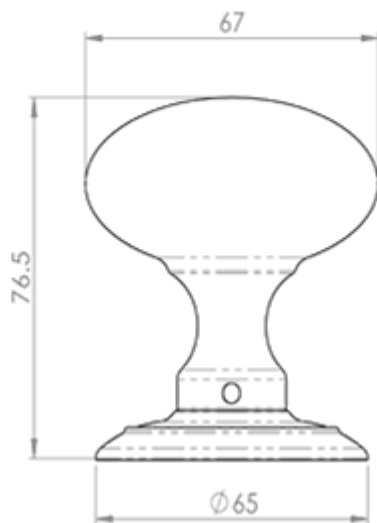

in both contemporary and traditional settings. The knob is mounted on a concealed fix tiered rose thus no fixings are visible. Comes with a 10 year mechanical guarantee and is Fire door rated.

Technical Details

© CARLISLE BRASS

AC050

This drawing is the property of Carlisle Brass Limited, all design rights reserved

Specification

Additional Information

SKU	AC050 Range
Brands	Carlisle Brass
Features	Unsprung
Technical	4
Line Drawings	AC050.pdf