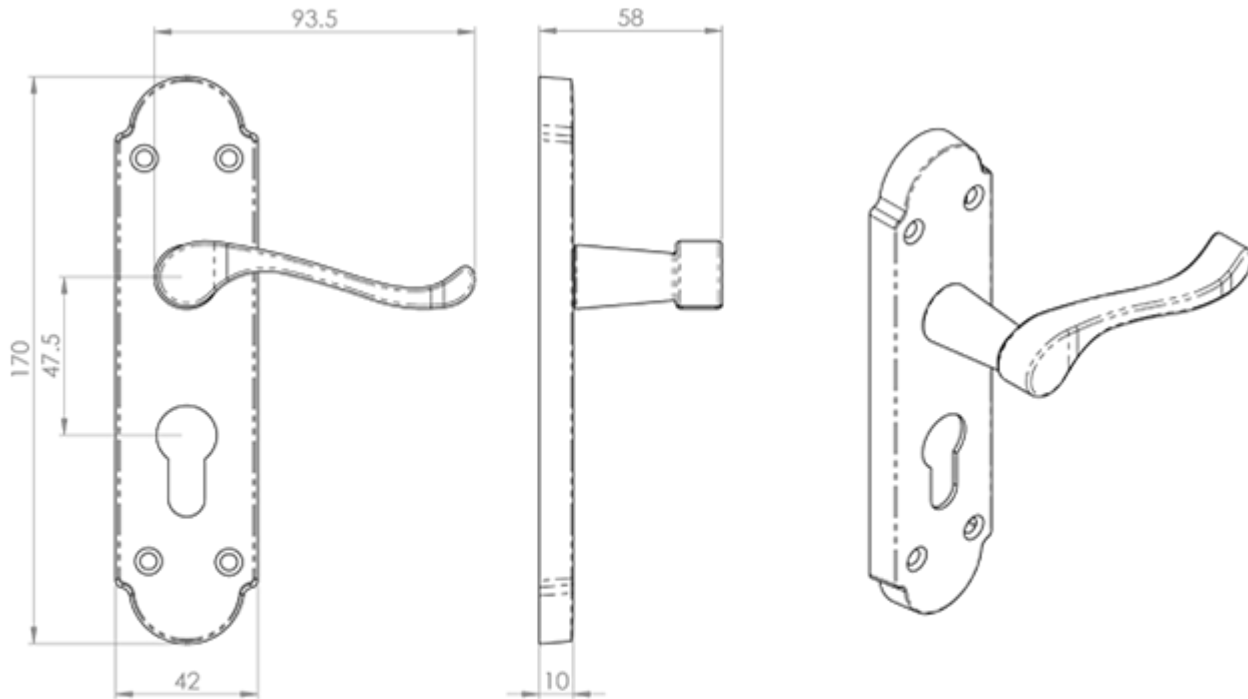

Oakley Lever on Euro Lock Backplate

Product Images

Description

Lever on lock backplate. Euro profile 47.5mm c/c. A conventional Victorian style upturned handle on a shaped backplate, elegant and versatile. The back

plate has an shouldered shape that gives a classical appearance, while the lever features a scroll style that is very easy to grip. Comes with a 10 year mechanical guarantee and is Fire door rated.

[Click here for care instructions](#)

Technical Details

 CARLISLE BRASS

DL168Y

This drawing is the property of Carlisle Brass Limited, all design rights reserved

Specification

Additional Information

Short Description	Oakley Lever on Euro Lock Backplate
SKU	DL168YCP
Barcode	5050245112575
Brands	Carlisle Brass
Finishes	Polished Chrome
Options	Euro Profile
Sizes	170mm x 42mm Backplate, 47.5mm Centres
Technical	4,25
Line Drawings	DL168Y_U.PDF
Unit of Sale	Pair