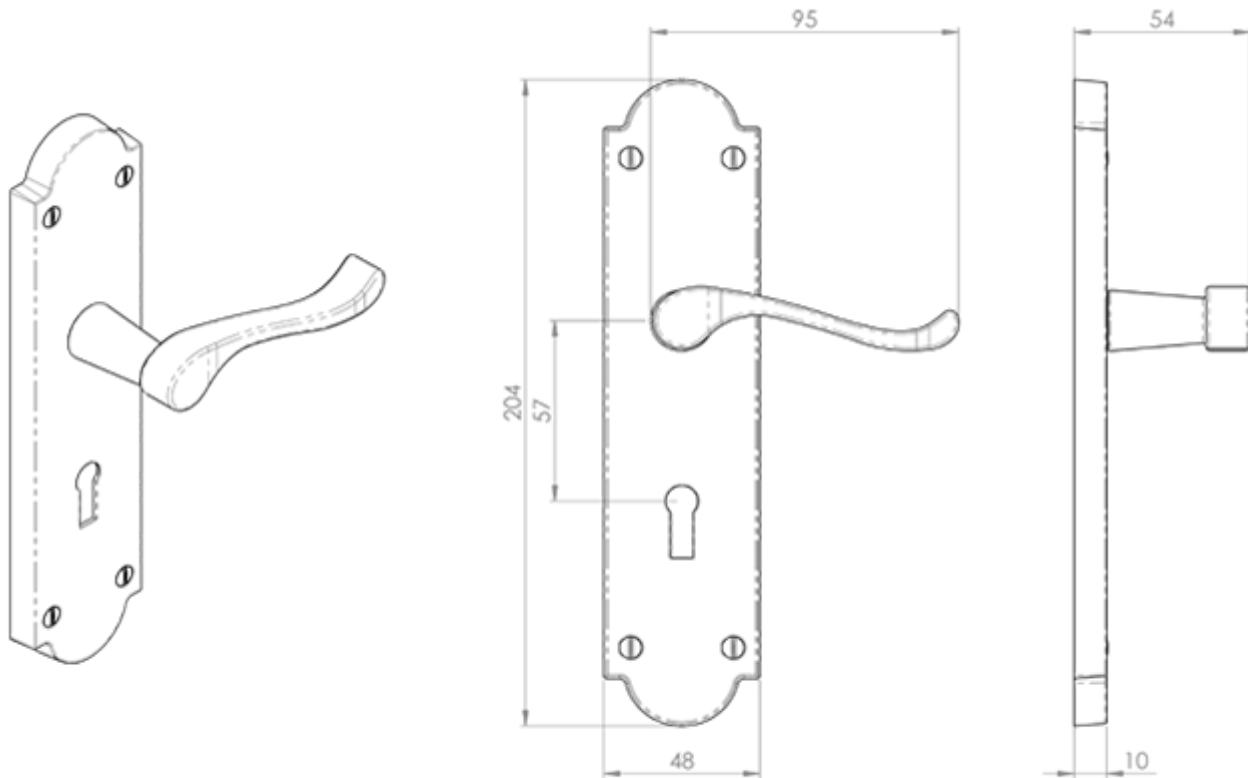

Victorian Scroll Lever on Shaped Lock Backplate

Product Images

Description

Lever on lock backplate. Standard profile 57mm c/c. A conventional Victorian style upturned handle on a shaped backplate, elegant and stylish. The back plate has an shouldered shape that gives a classical appearance, while the lever features a scroll style that is very easy to grip. The simplicity of the handle makes it versatile and suitable for many environments. Comes with a 10 year mechanical guarantee and is Fire door rated. Suitable for domestic use.

Technical Details

CARLISLE BRASS

M68

This drawing is the property of Carlisle Brass Limited, all design rights reserved

Specification

Additional Information

SKU	M68
Brands	Carlisle Brass
Finishes	Polished Brass
Options	Lock Profile
Sizes	203mm x 48mm Backplate
Technical	4
Line Drawings	M68.PDF