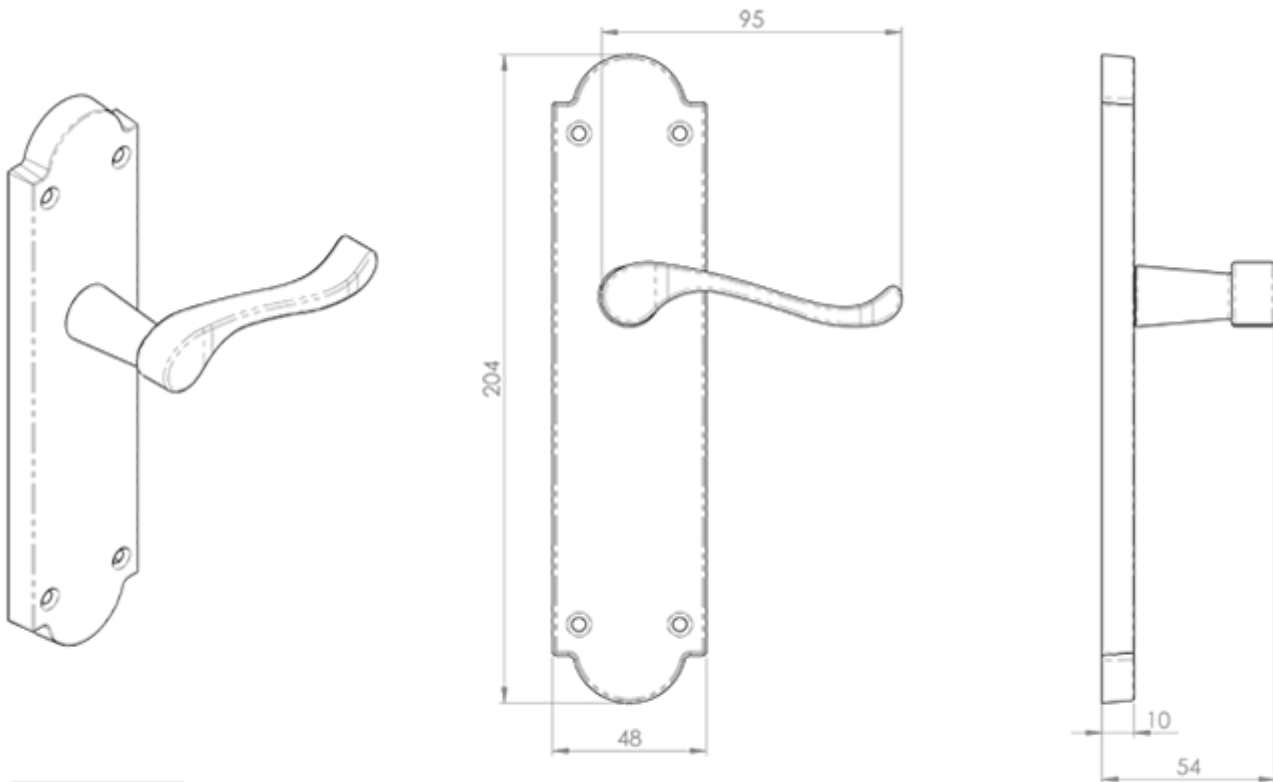

Victorian Scroll Lever on Shaped Latch Backplate

Product Images

Description

Lever on latch backplate. A conventional Victorian style upturned handle on a shaped backplate, elegant and stylish. The back plate has an shouldered shape that gives a classical appearance, while the lever features a scroll style that is very easy to grip. The simplicity of the handle makes it versatile and suitable for many environments. Comes with a 10 year mechanical guarantee and is Fire door rated. Suitable for domestic use.

Technical Details

CARLISLE BRASS

M67

This drawing is the property of Carlisle Brass Limited, all design rights reserved

Specification

Additional Information

SKU	M67-CP
Brands	Carlisle Brass
Finishes	Polished Chrome
Options	Latch
Sizes	203mm x 48mm Backplate,
Technical	4
Line Drawings	M67.PDF