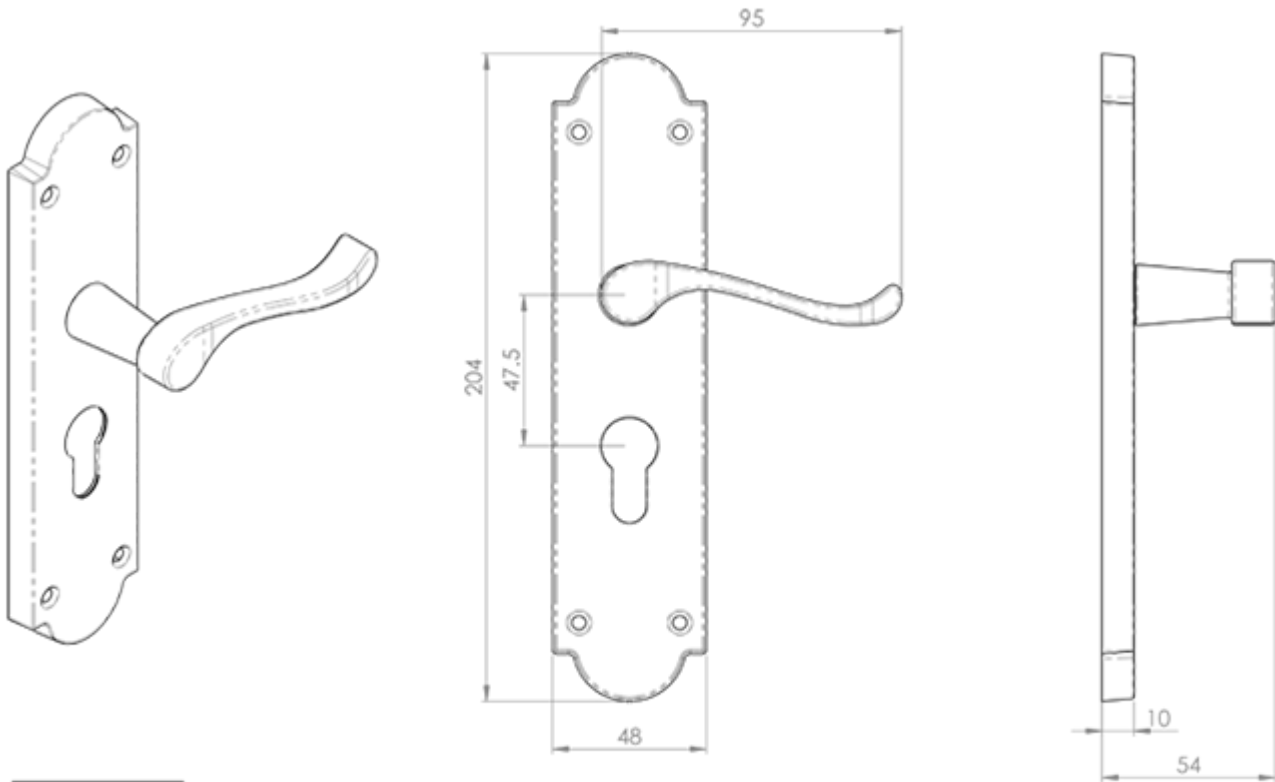

Victorian Scroll Lever on Shaped Euro Lock Backplate

Product Images

Description

Lever on lock backplate. Euro profile 47.5mm c/c. A conventional Victorian style upturned handle on a shaped backplate, elegant and stylish. The back plate has an shouldered shape that gives a classical appearance, while the lever features a scroll style that is very easy to grip. The simplicity of the handle makes it versatile and suitable for many environments. Comes with a 10 year mechanical guarantee and is Fire door rated. Suitable for domestic use.

[Click here for care instructions](#)

Technical Details

CARLISLE BRASS

M67

This drawing is the property of Carlisle Brass Limited, all design rights reserved

Specification

Additional Information

Short Description	Scroll Lever on Shaped Euro Lock Backplate
SKU	M68YCP
Brands	Carlisle Brass
Finishes	Polished Chrome
Options	Euro Profile
Sizes	203mm x 48mm Backplate, 47.5mm Centres
Technical	4
Line Drawings	M68Y.PDF
Unit of Sale	Pair