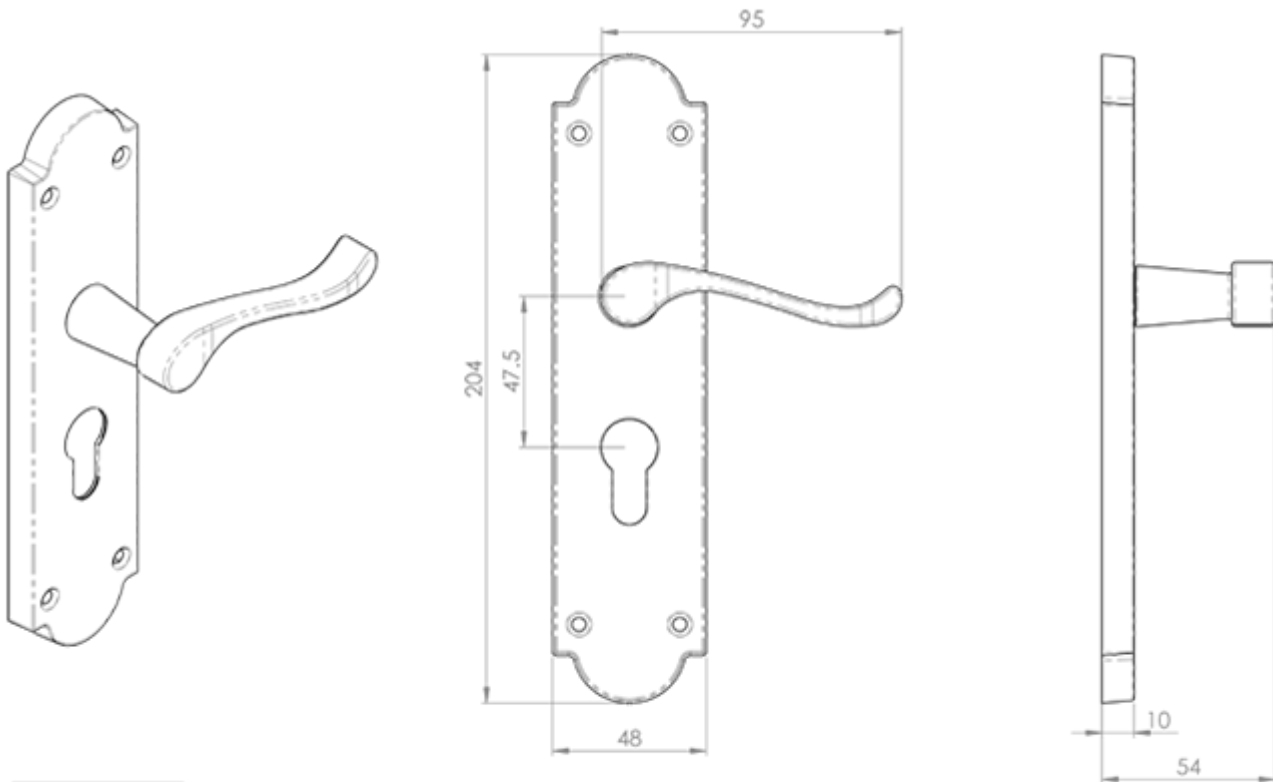

Victorian Scroll Lever on Shaped Euro Lock Backplate

Product Images

Description

Lever on lock backplate. Euro profile 47.5mm c/c. A conventional Victorian style upturned handle on a shaped backplate, elegant and stylish. The back plate has an shouldered shape that gives a classical appearance, while the lever features a scroll style that is very easy to grip. The simplicity of the handle makes it versatile and suitable for many environments. Comes with a 10 year mechanical guarantee and is Fire door rated. Suitable for domestic use.

Technical Details

CARLISLE BRASS

M67

This drawing is the property of Carlisle Brass Limited, all design rights reserved

Specification

Additional Information

SKU	M68YSC
Brands	Carlisle Brass
Finishes	Satin Chrome
Options	Euro Profile
Sizes	203mm x 48mm Backplate, 47.5mm Centres
Technical	4
Line Drawings	M68Y.PDF