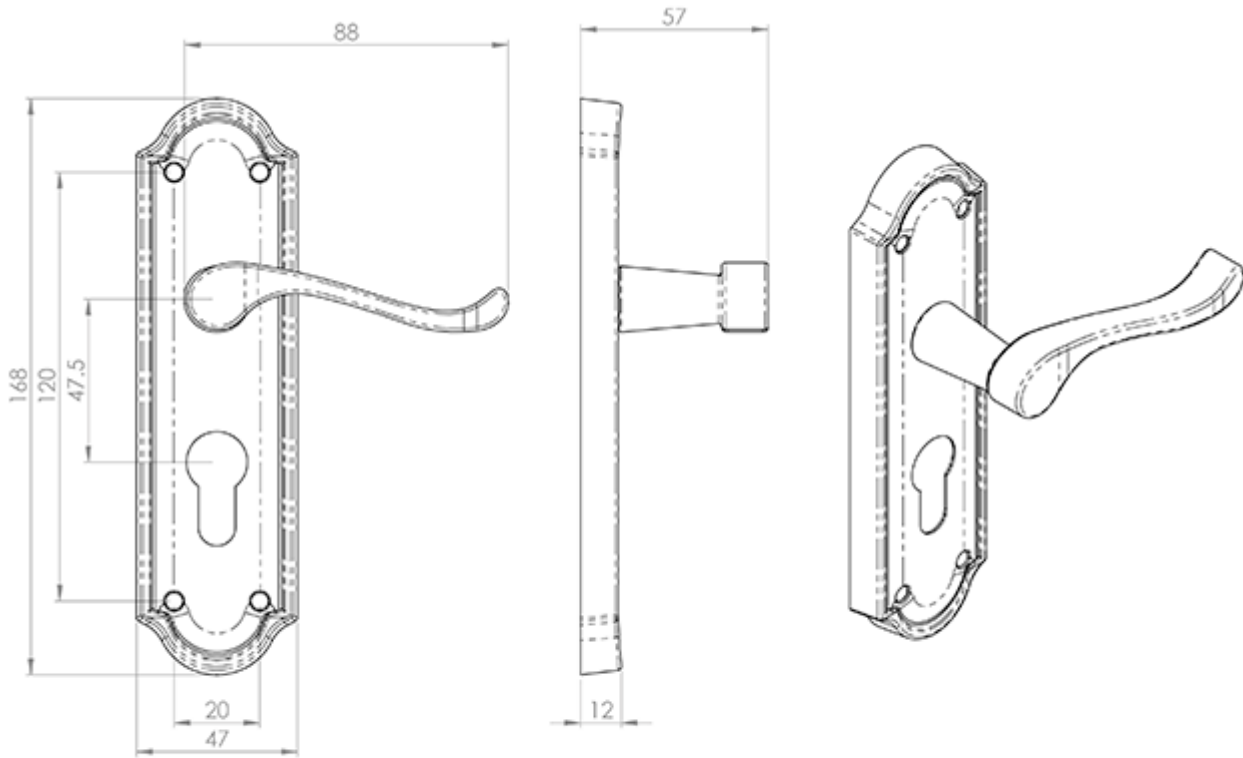

Description

Lever on lock backplate. Euro profile 47.5mm c/c. A Victorian style upturned handle on a shaped backplate. The back plate has a raised edging feature elevating this above the ordinary to a deluxe standard, elegant and versatile. Comes with a 10 year mechanical guarantee and is Fire door rated.

[Click here for care instructions](#)

Technical Details

CARLISLE BRASS
DL17Y

This drawing is the property of Carlisle Brass Limited, all design rights reserved

Specification