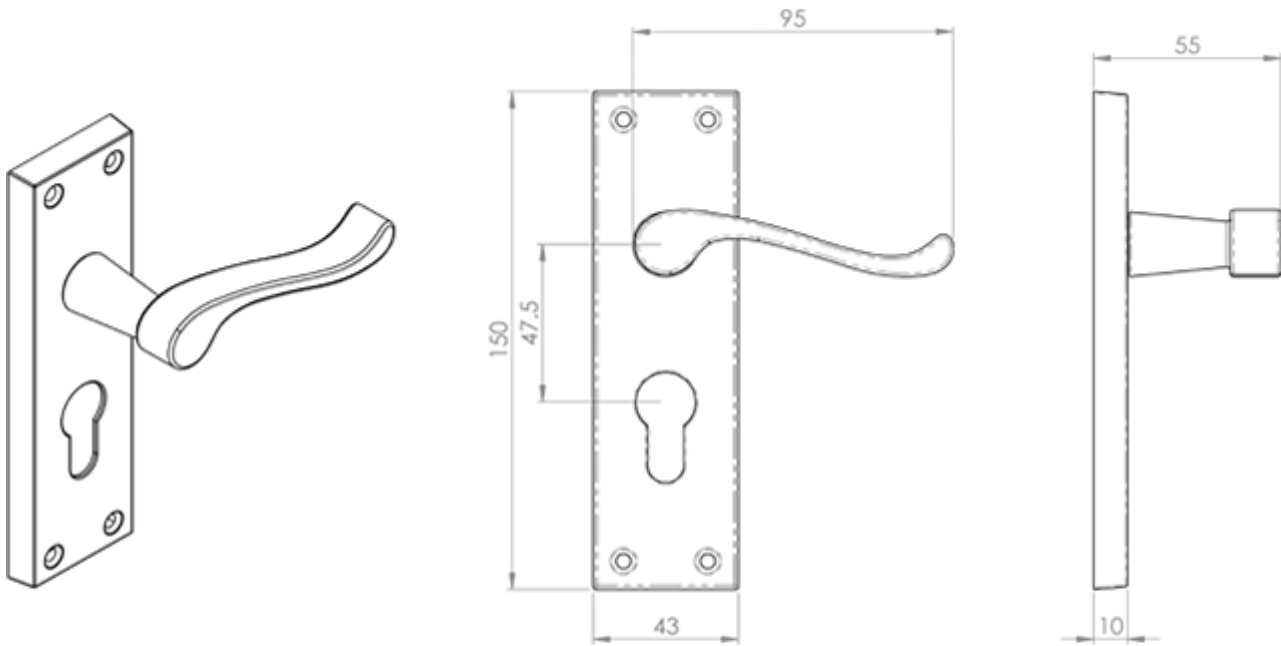

Technical Details

CARLISLE BRASS

DL54Y

This drawing is the property of Carlisle Brass Limited, all design rights reserved

Specification