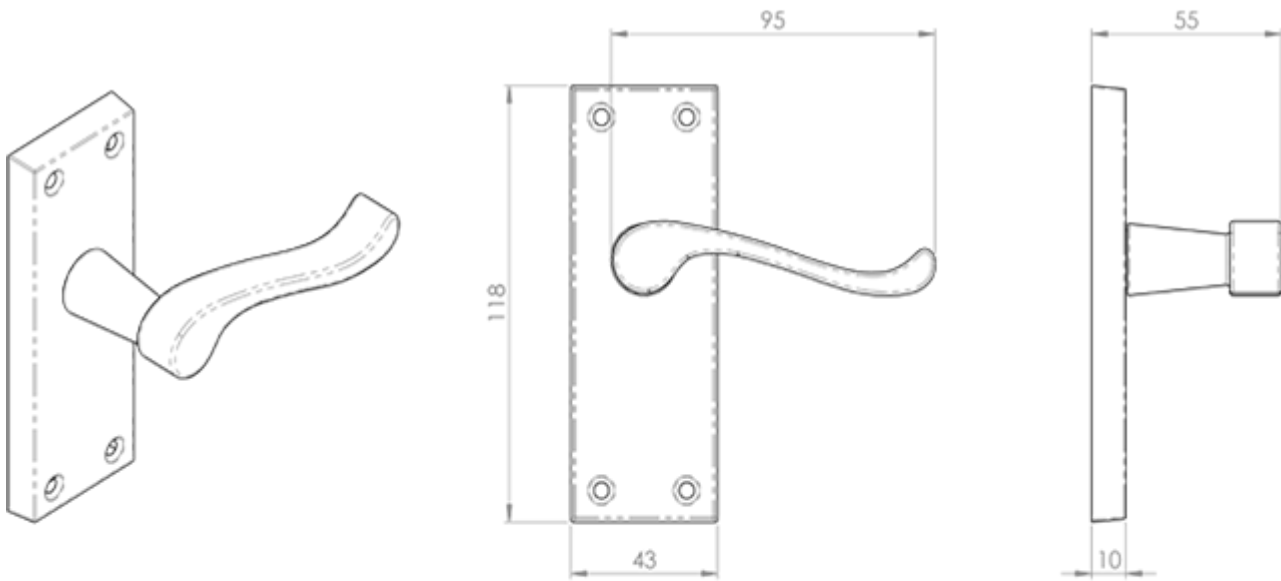

mechanical guarantee and is Fire door rated.

Technical Details