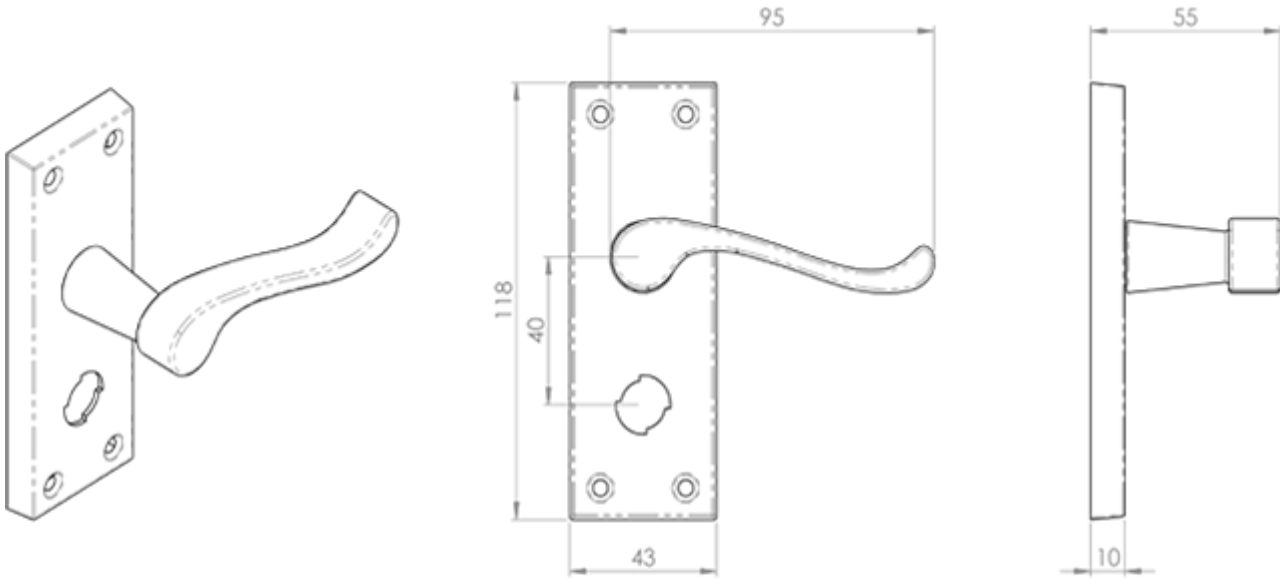

Technical Details

CARLISLE BRASS

DL55WC

This drawing is the property of Carlisle Brass Limited, all design rights reserved

Specification