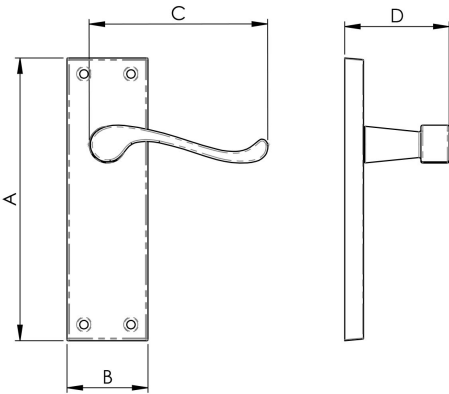

Victorian Scroll Lever on Backplate

DL54 Ranges

A Victorian style upturned handle on a rectangular backplate. A plain and simple minimalist style. Comes with a 10 year mechanical guarantee and is Fire door rated. Available in Lock, Latch, or Bathroom versions and different finishes.