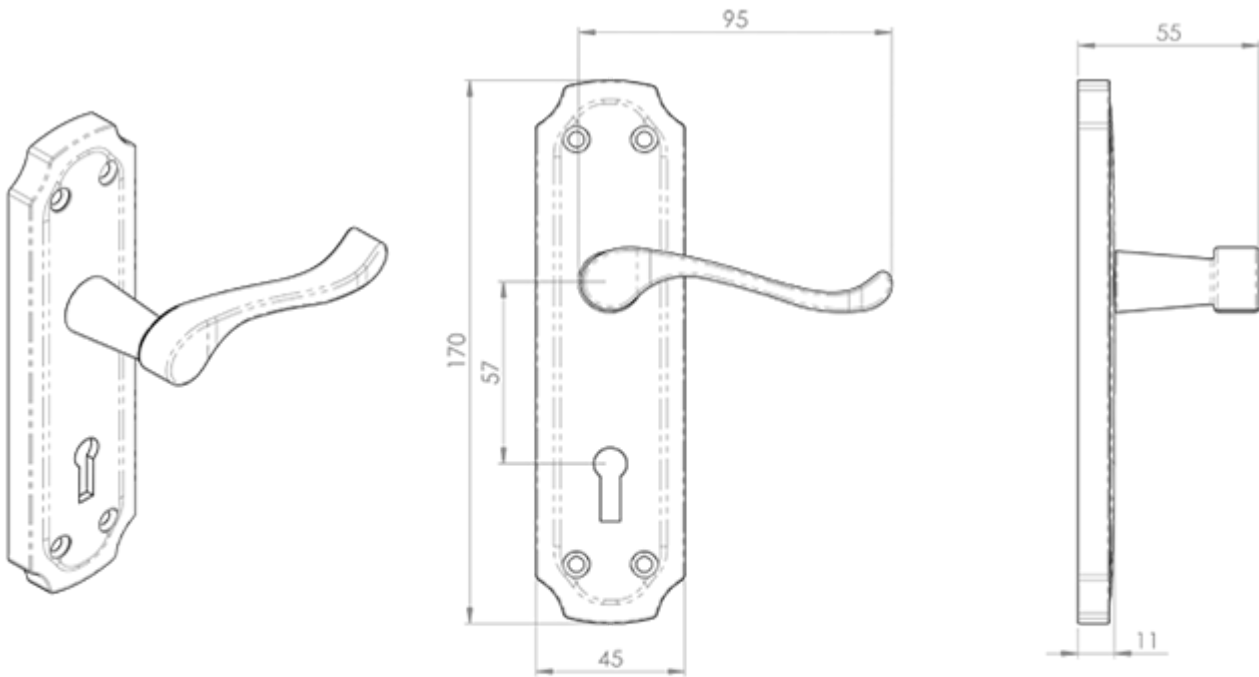

Birkdale Lever on Lock Backplate

Product Images

Description

Lever on lock backplate. A classic scroll style lever on a shaped and rounded edge backplate. The unique curved edging of the backplate compliments the sweep of the handle, combining a subtle touch with a flair. Comes with a 10 year mechanical guarantee and is Fire door rated.

Technical Details

CARLISLE BRASS

DL68

This drawing is the property of Carlisle Brass Limited, all design rights reserved

Specification

Additional Information

SKU	DL68CP
Brands	Carlisle Brass
Finishes	Polished Chrome
Options	Lock Profile
Sizes	170mm x 48mm Backplate
Technical	4,25,49
Line Drawings	DL68.PDF