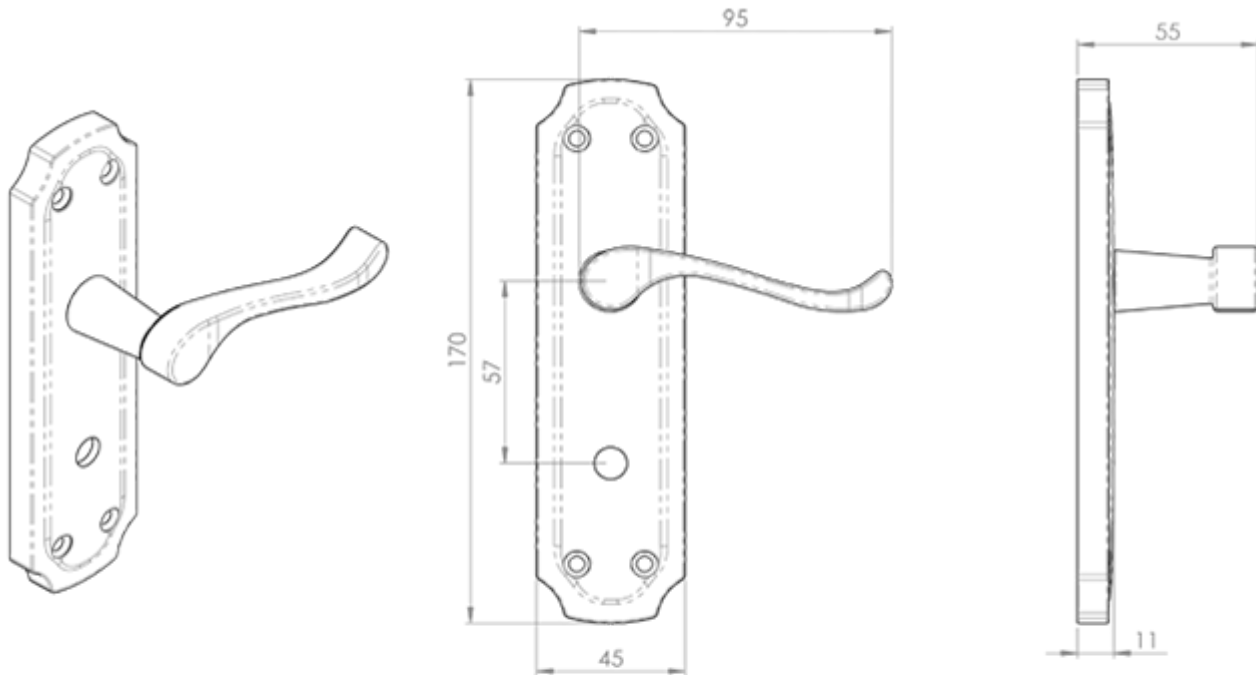

Description

Lever on bathroom backplate. A classic scroll style lever on a shaped and rounded edge backplate. The unique curved edging of the backplate compliments the sweep of the handle, combining a subtle touch with a flair. Comes with a 10 year mechanical guarantee and is Fire door rated.

[Click here for care instructions](#)

Technical Details