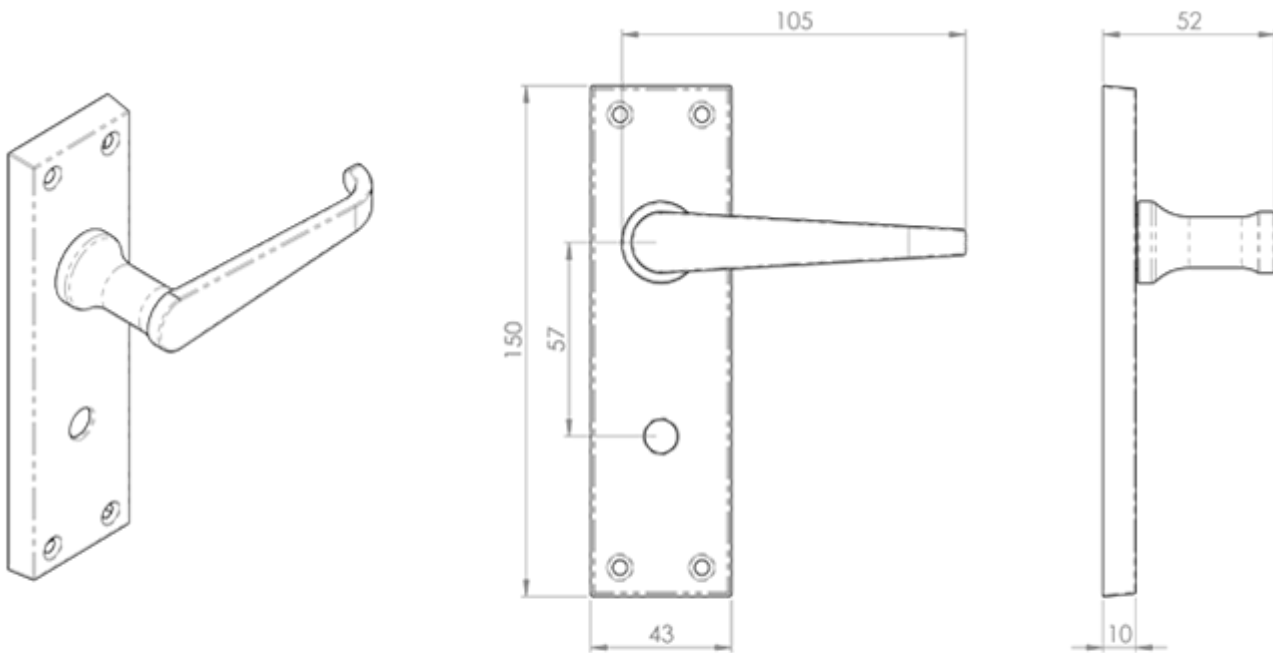

Victorian Ascot Lever on WC Backplate

Product Images

Description

Lever on bathroom backplate. A traditional Victorian styled handle on a standard plain rectangular backplate. A straight shaped lever which curves round at the end for easy ergonomic use. The heavy pattern design ensures that it will last for many years despite constant use in busy settings such as offices or restaurants. Comes with a 10 year mechanical guarantee and is Fire door rated.

Technical Details

CARLISLE BRASS

DL30WC

This drawing is the property of Carlisle Brass Limited, all design rights reserved

Specification

Additional Information

SKU	DL30WCCP
Brands	Carlisle Brass
Finishes	Polished Chrome
Options	Bathroom
Sizes	150mm x 43mm Backplate
Technical	4,25
Line Drawings	DL30WC.PDF