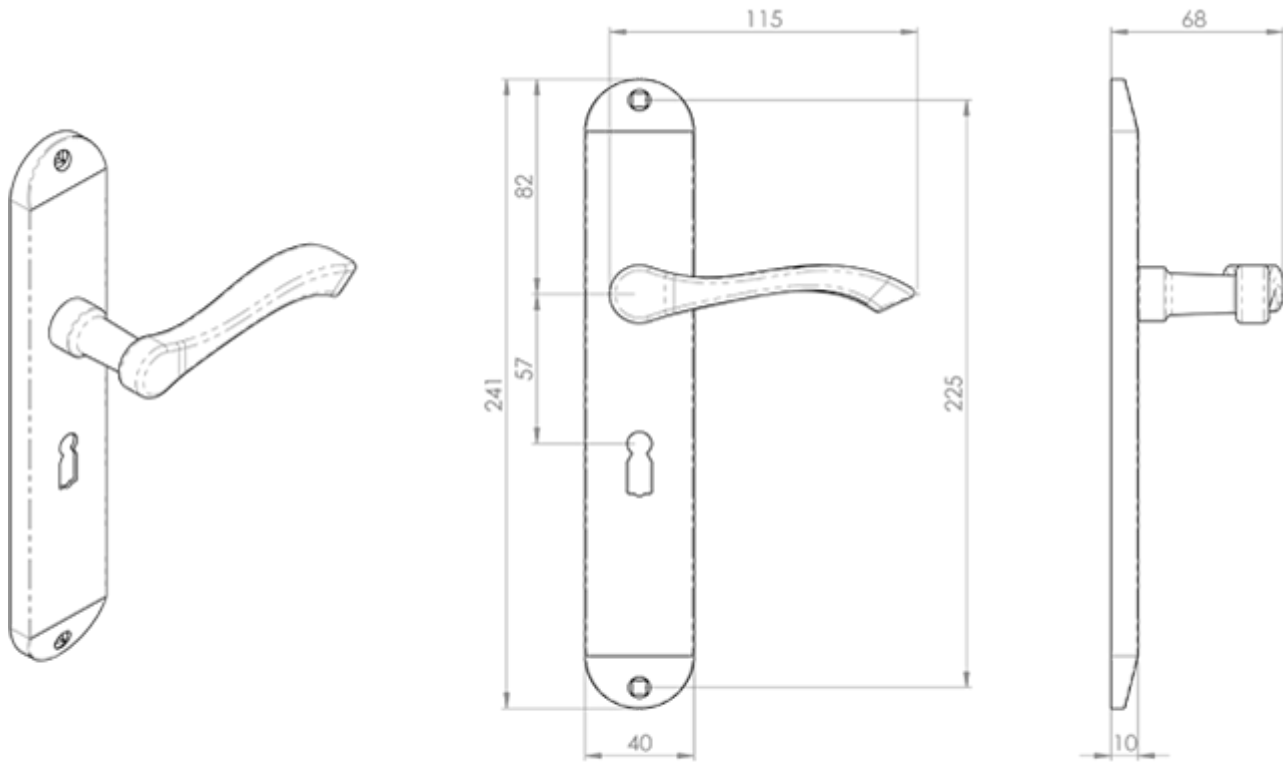

top and bottom. The smooth and solid feel oozes quality making this a deluxe handle of choice. The other feature is the single hole top and bottom, which accepts the back-to-back bolt through fixings giving a discreet and neat finish. Comes with a 10 year mechanical guarantee and is Fire door rated.

Technical Details