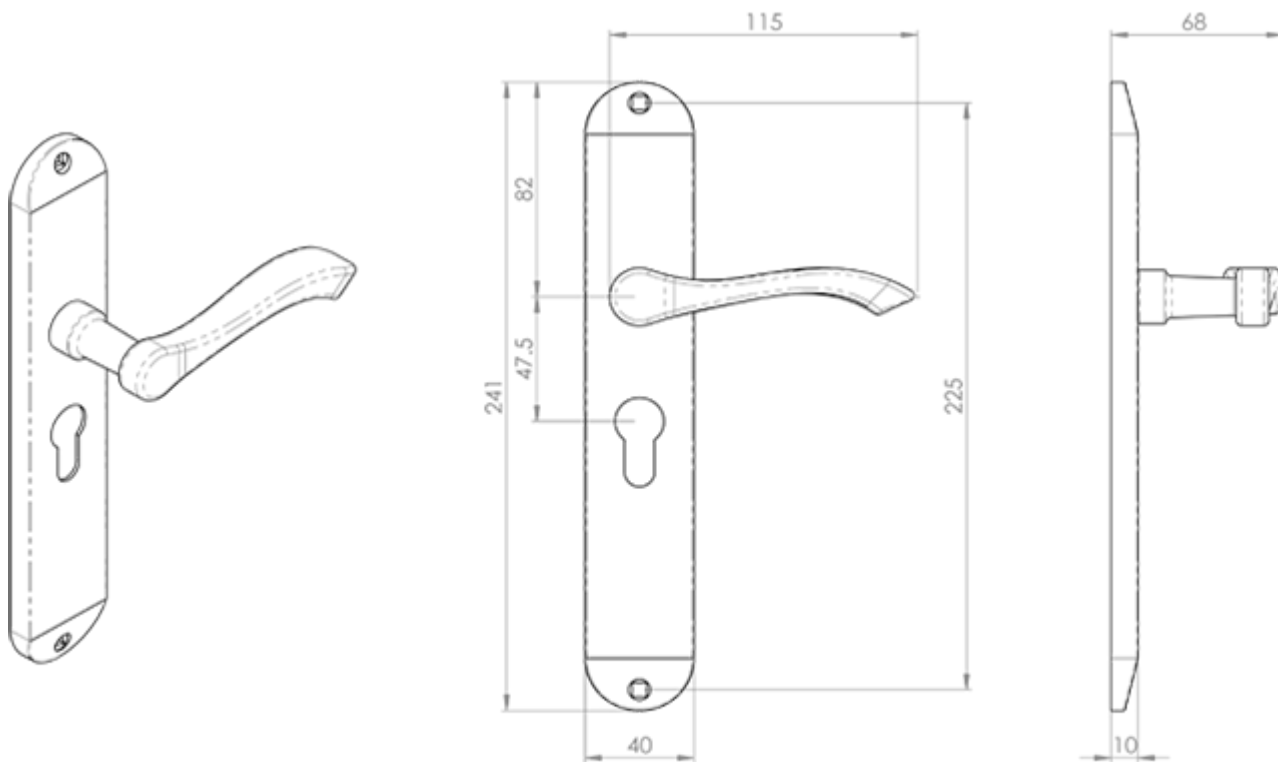

Andros Lever on Euro Lock Long Backplate

Product Images

Description

Lever on long lock backplate. Euro profile 47.5mm c/c. A solid curved sweeping lever on an elegant rounded backplate with a chamfered section at the

top and bottom. The smooth and solid feel oozes quality making this a deluxe handle of choice. The other feature is the single hole top and bottom, which accepts the back-to-back bolt through fixings giving a discreet and neat finish. Comes with a 10 year mechanical guarantee and is Fire door rated.

[Click here for care instructions](#)

Technical Details

 CARLISLE BRASS

DL380Y

This drawing is the property of Carlisle Brass Limited, all design rights reserved

Specification

Additional Information

Short Description	Andros Lever on Euro Lock Long Backplate
SKU	DL380Y
Barcode	5050245115026
Brands	Carlisle Brass
Finishes	Polished Brass
Options	Euro Profile
Sizes	240mm x 40mm Backplate, 47.5mm Centres
Technical	4,25
Line Drawings	DL380Y.PDF
Unit of Sale	Pair