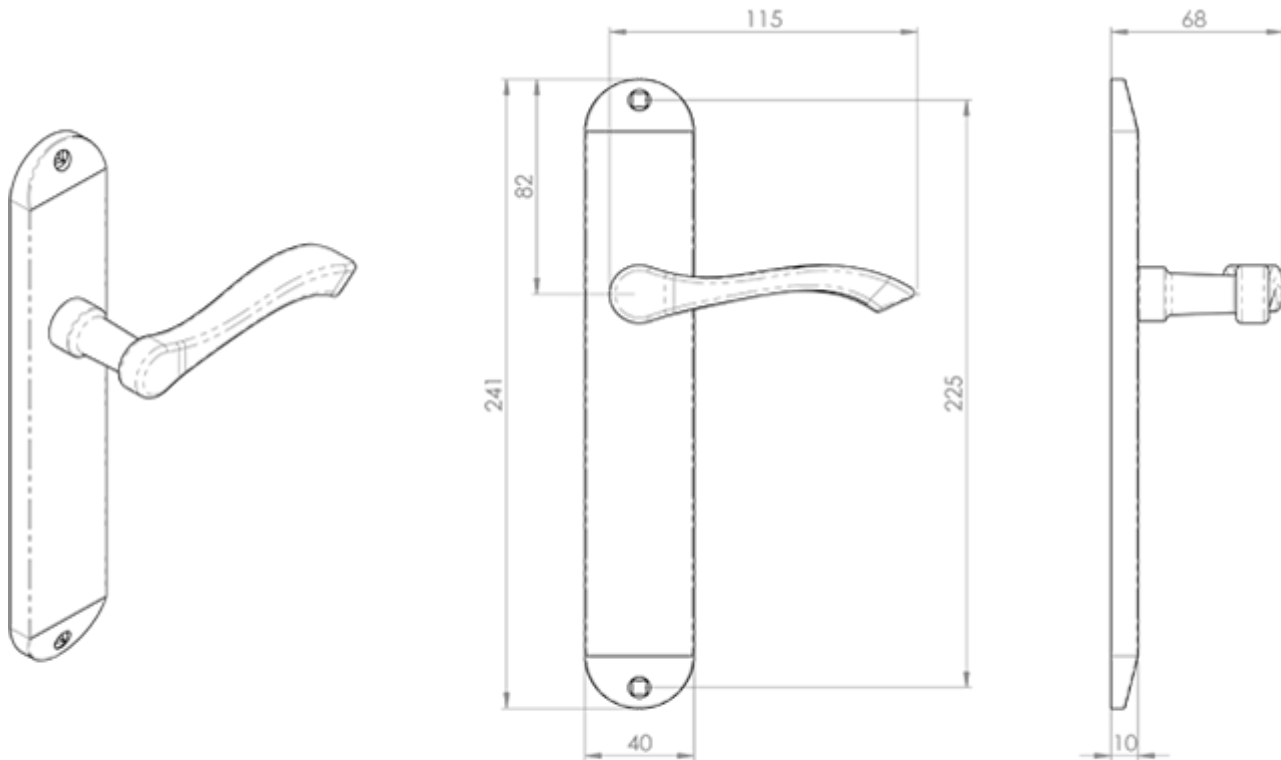

Andros Lever on Long Latch Backplate

Product Images

Description

Lever on long latch backplate. A solid curved sweeping lever on an elegant rounded backplate with a chamfered section at the top and bottom. The smooth and solid feel oozes quality making this a deluxe handle of choice. The other feature is the single hole top and bottom, which accepts the back-to-back bolt through fixings giving a discreet and neat finish. Comes with a 10 year mechanical guarantee and is Fire door rated.

Technical Details

 CARLISLE BRASS

DL381

This drawing is the property of Carlisle Brass Limited, all design rights reserved

Specification

Additional Information

SKU	DL381CP
Brands	Carlisle Brass
Finishes	Polished Chrome
Options	Latch
Sizes	240mm x 40mm Backplate
Technical	4,25
Line Drawings	DL381.PDF