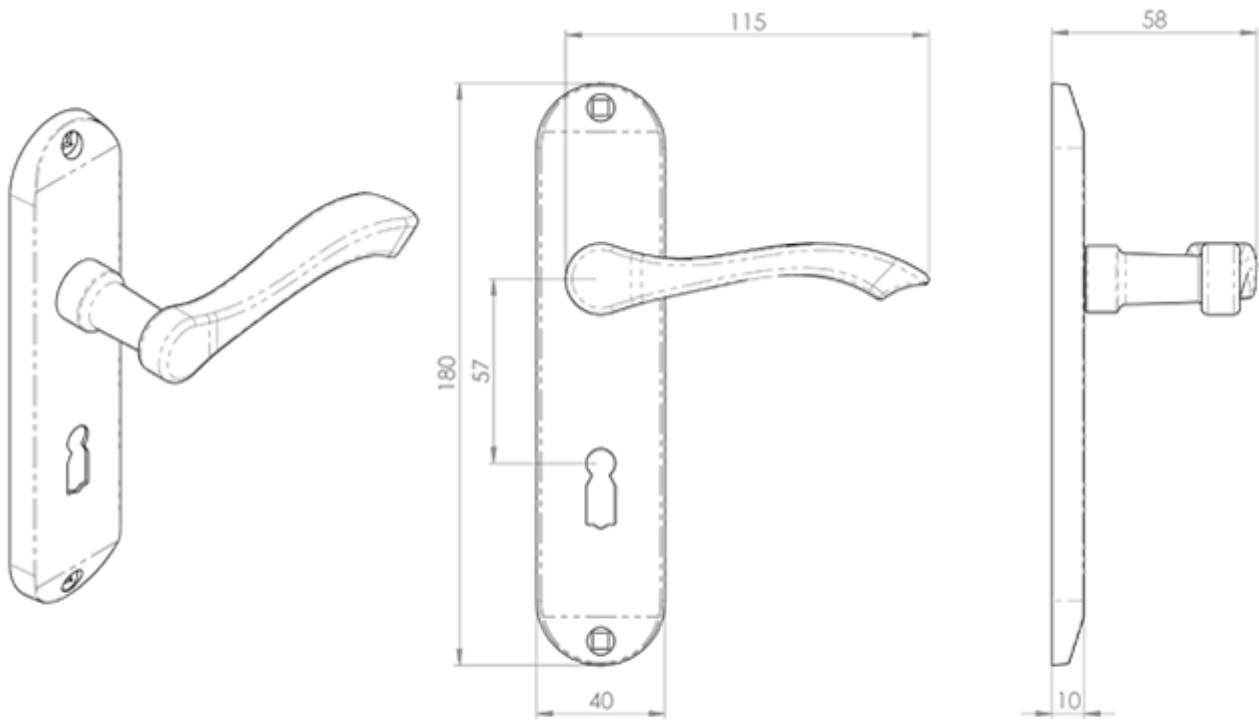

Andros Lever on Lock Backplate

Product Images

Description

Lever on lock backplate. A solid curved sweeping lever on an elegant rounded backplate with a chamfered section at the top and bottom. The smooth and solid feel oozes quality making this a deluxe handle of choice. The other feature is the single hole top and bottom, which accepts the back-to-back bolt through fixings giving a discreet and neat finish. Comes with a 10 year mechanical guarantee and is Fire door rated.

Technical Details

CARLISLE BRASS

DL180

This drawing is the property of Carlisle Brass Limited, all design rights reserved

Specification

Additional Information

Short Description	Andros Lever on Lock Backplate
SKU	DL180
Barcode	5050245112773
Brands	Carlisle Brass
Finishes	Polished Brass
Options	Lock Profile
Sizes	180mm x 40mm Backplate
Technical	4,25,49
Line Drawings	DL180.PDF
Unit of Sale	Pair