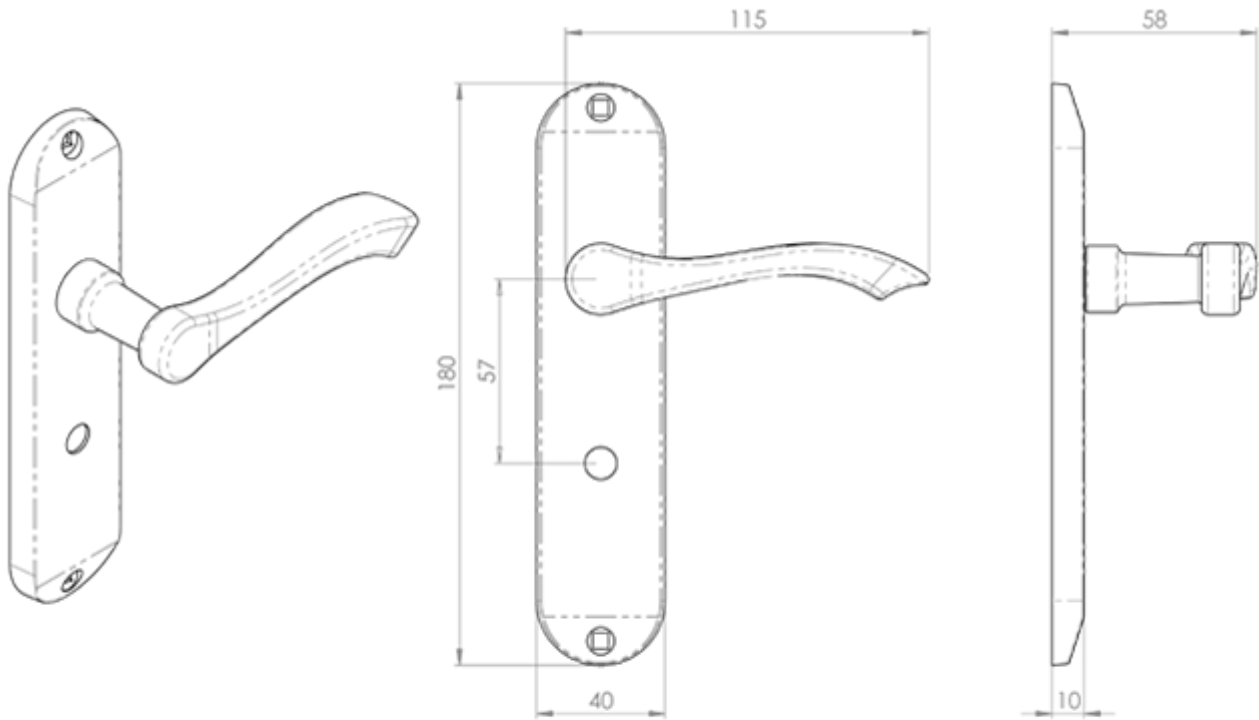

Andros Lever on WC Backplate

Product Images

Description

Lever on bathroom backplate. A solid curved sweeping lever on an elegant rounded backplate with a chamfered section at the top and bottom. The smooth and solid feel oozes quality making this a deluxe handle of choice. The other feature is the single hole top and bottom, which accepts the back-to-back bolt through fixings giving a discreet and neat finish. Comes with a 10 year mechanical guarantee and is Fire door rated.

[Click here for care instructions](#)

Technical Details

CARLISLE BRASS

DL182

This drawing is the property of Carlisle Brass Limited, all design rights reserved

Specification

Additional Information

Short Description	Andros Lever on WC Bathroom Backplate
SKU	DL182CP
Barcode	5050245112872
Brands	Carlisle Brass
Finishes	Polished Chrome
Options	Bathroom
Sizes	180mm x 40mm Backplate
Technical	4,25,49
Line Drawings	DL182.PDF
Unit of Sale	Pair