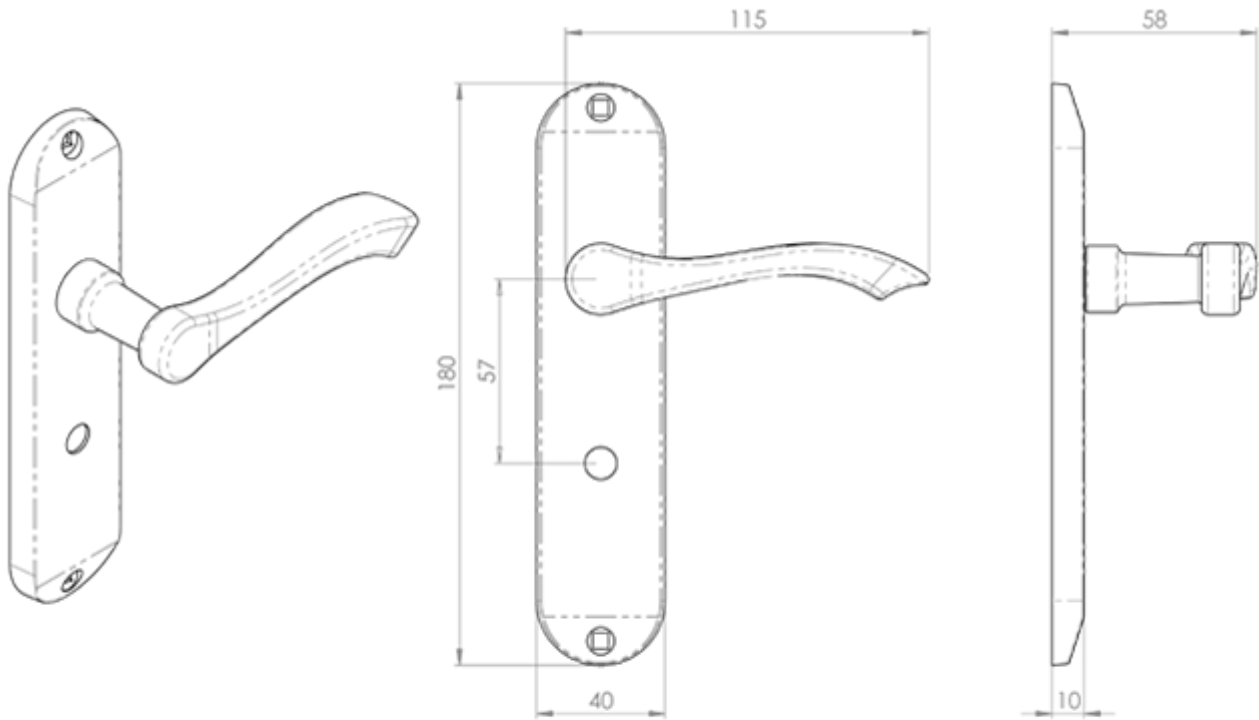

Andros Lever on WC Backplate

Product Images

Description

Lever on bathroom backplate. A solid curved sweeping lever on an elegant rounded backplate with a chamfered section at the top and bottom. The smooth and solid feel oozes quality making this a deluxe handle of choice. The other feature is the single hole top and bottom, which accepts the back-to-back bolt through fixings giving a discreet and neat finish. Comes with a 10 year mechanical guarantee and is Fire door rated.

[Click here for care instructions](#)

Technical Details

CARLISLE BRASS

DL182

This drawing is the property of Carlisle Brass Limited, all design rights reserved

Specification

Additional Information

Short Description	Andros Lever on WC Bathroom Backplate
SKU	DL182SC
Barcode	5050245112889
Brands	Carlisle Brass
Finishes	Satin Chrome
Options	Bathroom
Sizes	180mm x 40mm Backplate
Technical	4,25,49
Line Drawings	DL182.PDF
Unit of Sale	Pair