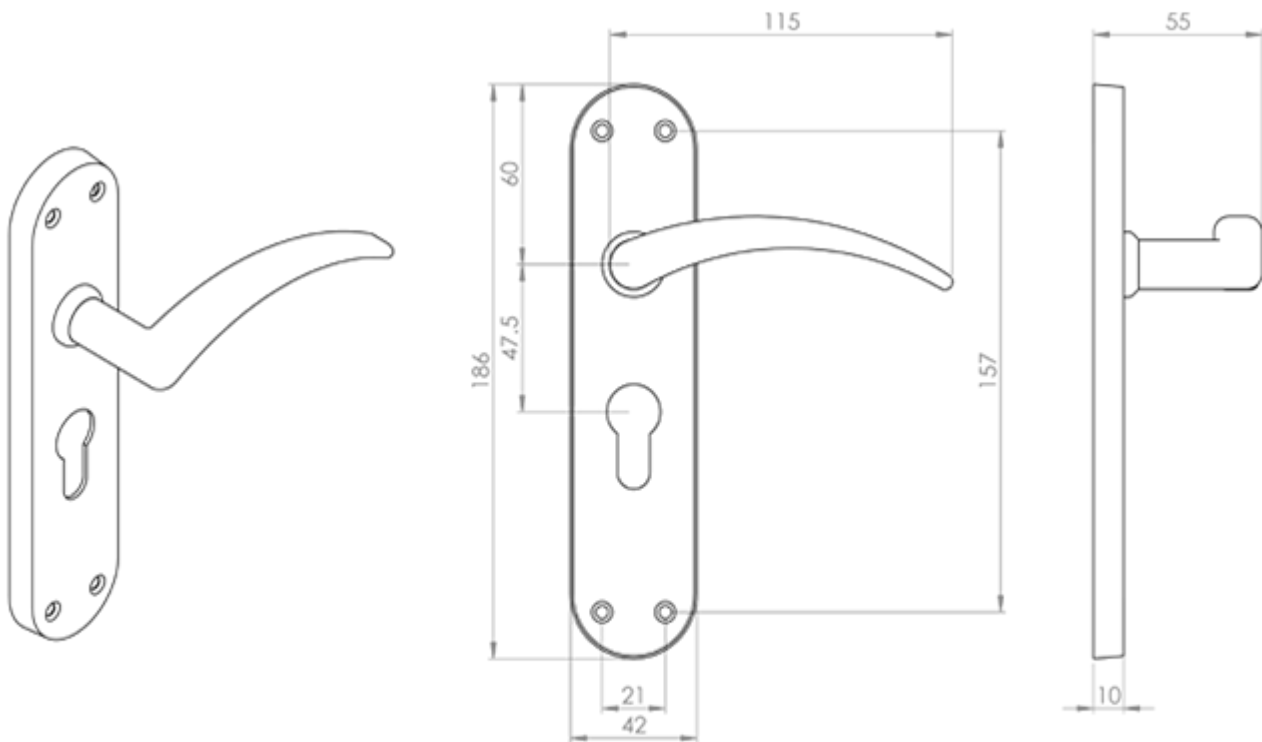

Discontinued once stocks have gone

Technical Details

CARLISLE BRASS

EL60Y

This drawing is the property of Carlisle Brass Limited, all design rights reserved

Specification