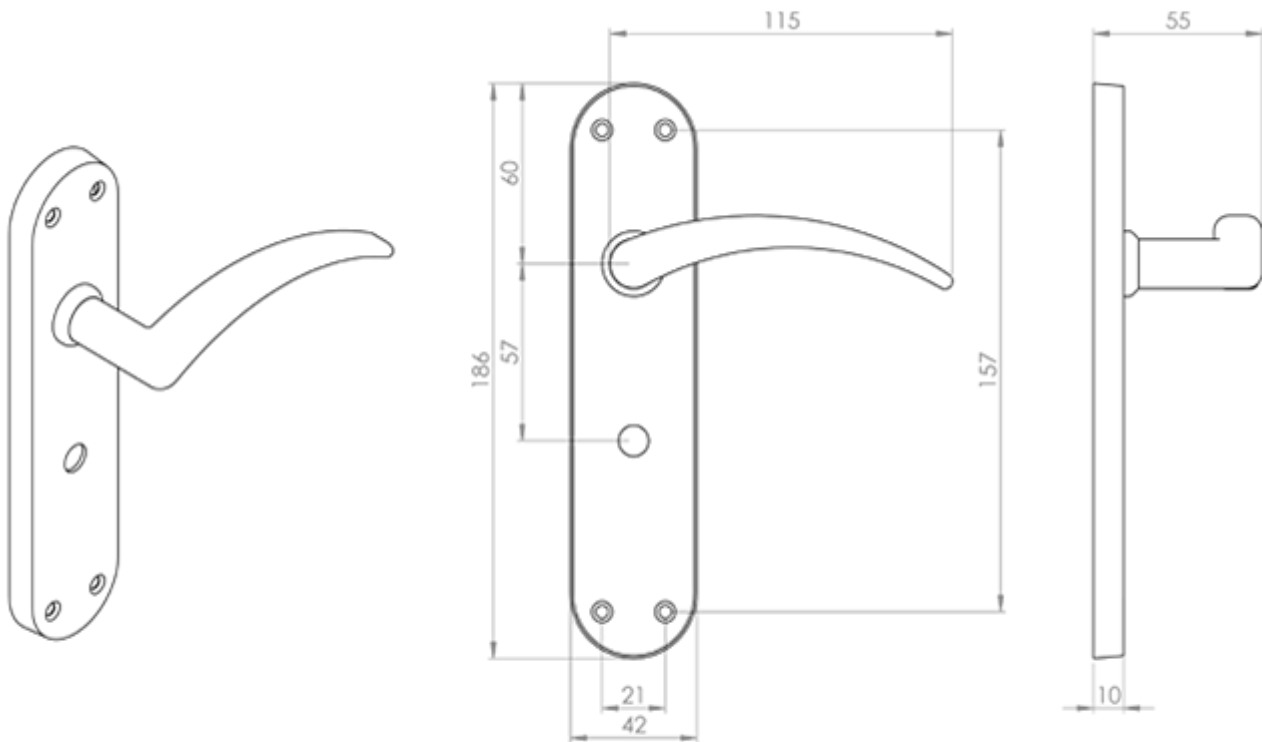

Wing Lever on WC Backplate

Product Images

Description

Lever on bathroom backplate. Plain, shaped backplate with rounded ends. The arched lever handle features a sleek curve, thinning out towards the end

for a comfortable and ergonomic grip. An understated handle with finesse and sophistication reflected in its simplicity. Comes with a 10 year mechanical guarantee and is Fire door rated. Suitable for domestic and commercial use.

Technical Details

 CARLISLE BRASS

EL62

This drawing is the property of Carlisle Brass Limited, all design rights reserved

Specification

Additional Information

SKU	EL62CP
Brands	Carlisle Brass
Finishes	Polished Chrome
Options	Bathroom
Sizes	185 x 42mm Backplate
Technical	4,25
Line Drawings	EL62.PDF