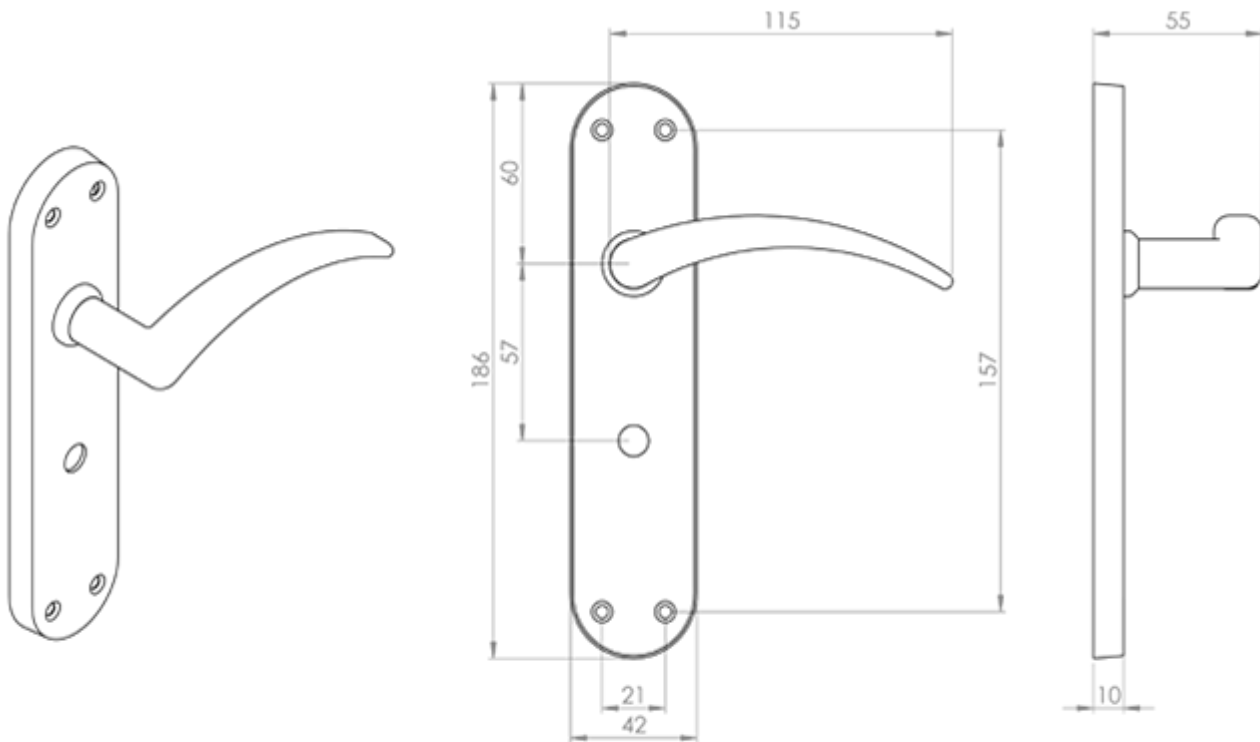

Wing Lever on WC Backplate

Product Images

Description

Lever on bathroom backplate. Plain, shaped backplate with rounded ends. The arched lever handle features a sleek curve, thinning out towards the end for a comfortable and ergonomic grip. An understated handle with finesse and sophistication reflected in its simplicity. Comes with a 10 year mechanical guarantee and is Fire door rated. Suitable for domestic and commercial use.

Technical Details

 CARLISLE BRASS

EL62

This drawing is the property of Carlisle Brass Limited, all design rights reserved

Specification

Additional Information

SKU	EL62-SC
Brands	Carlisle Brass
Finishes	Satin Chrome
Options	Bathroom
Sizes	185 x 42mm Backplate
Technical	4,25
Line Drawings	EL62.PDF