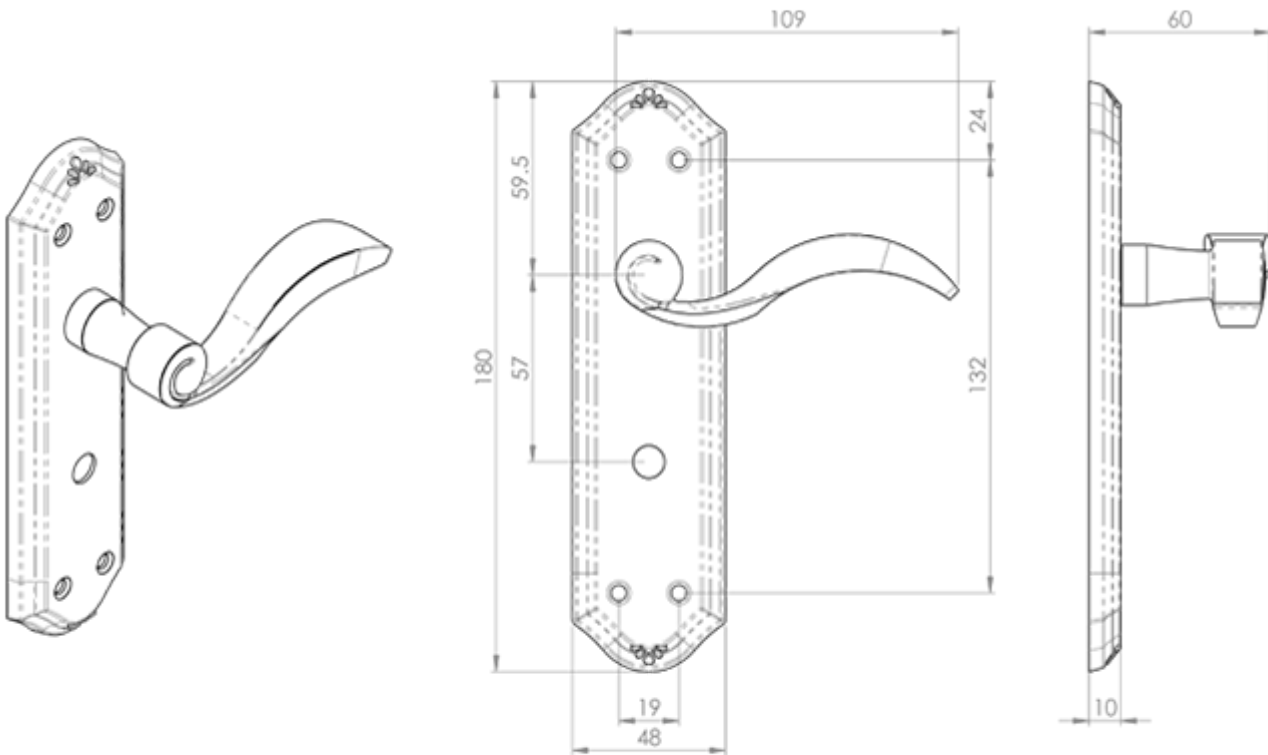

Wentworth Lever on WC Backplate

Product Images

Description

Lever on bathroom backplate. A swept curved handle on a sculpted edge shaped backplate. The lever has an etched swirl shape leading into the prominent high curve that makes it easy to grip and use. The backplate has a unique, stepped design which nicely compliments the lever style. This handle adds a refined look to any interior. Comes with a 10 year mechanical guarantee and is Fire door rated.

Technical Details

© CARLISLE BRASS

DL342

This drawing is the property of Carlisle Brass Limited, all design rights reserved

Specification

Additional Information

Short Description	Wentworth Lever on WC Bathroom Backplate
SKU	DL342
Barcode	5050245114593
Brands	Carlisle Brass
Finishes	Polished Brass
Options	Bathroom
Sizes	180mm x 48mm Backplate
Technical	4,25,49
Line Drawings	DL342.PDF
Unit of Sale	Pair