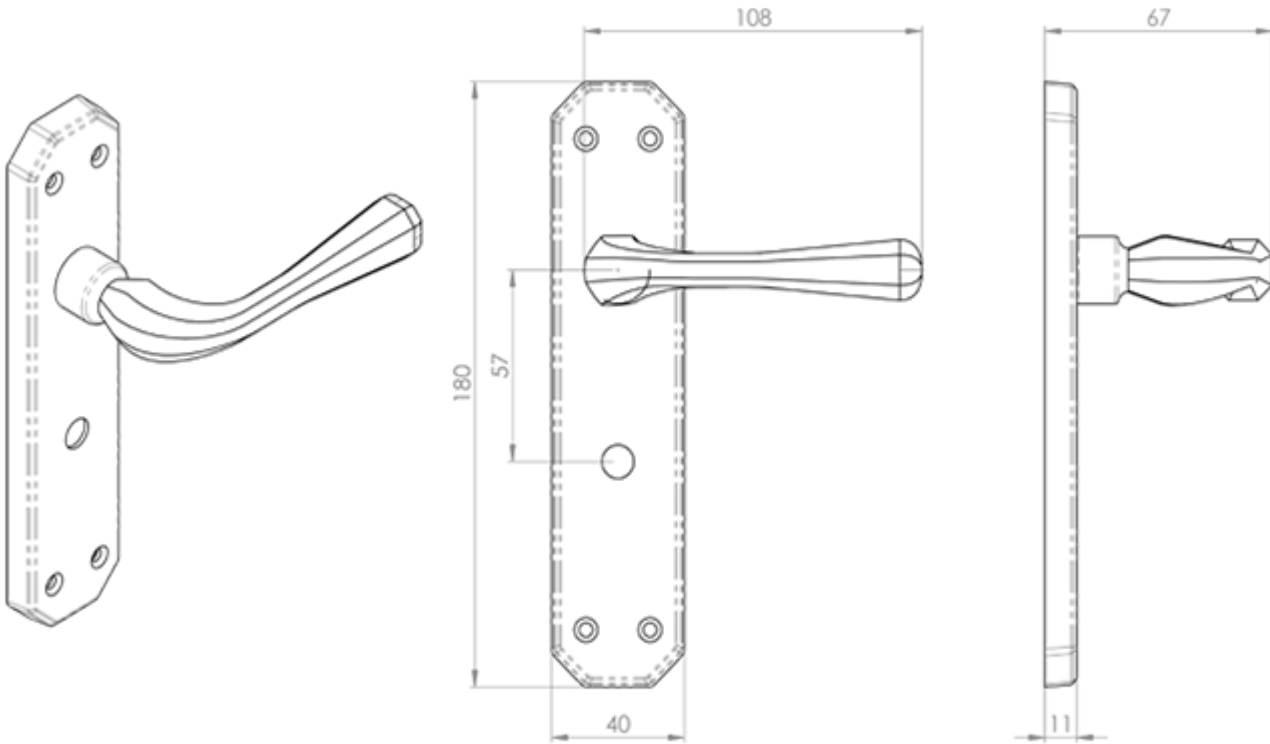

Description

Lever on bathroom backplate. A unique and distinctive geometric lever on a formed angular backplate. The shape of the lever itself is slim at the middle and chunky towards the end of the handle, allowing the user to grip it firmly when used. The angular cut backplate compliments the faceted diamond cut geometry of the handle. This is an ideal choice for use in many settings, such as at home or at shops and offices. Comes with a 10 year mechanical guarantee and is Fire door rated.

Technical Details