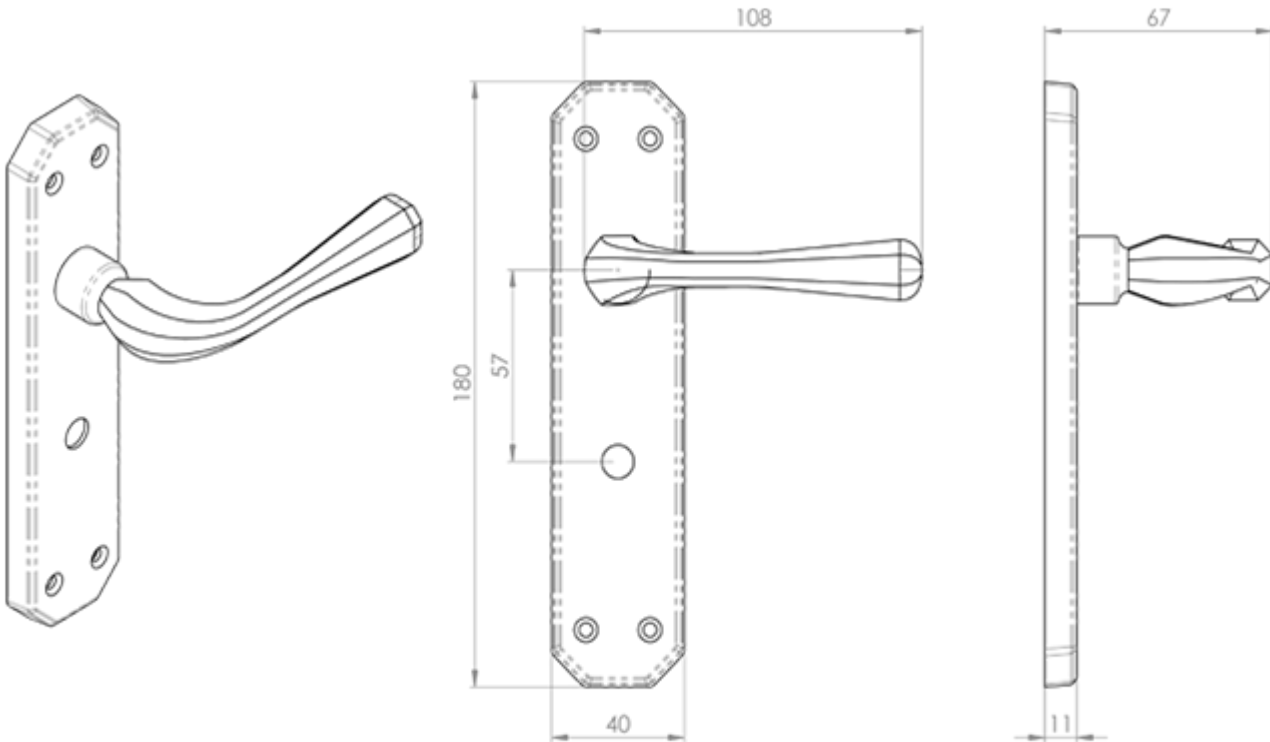

Eden Lever on WC Backplate

Product Images

Description

Lever on bathroom backplate. A unique and distinctive geometric lever on a formed angular backplate. The shape of the lever itself is slim at the middle and chunky towards the end of the handle, allowing the user to grip it firmly when used. The angular cut backplate compliments the faceted diamond cut geometry of the handle. This is an ideal choice for use in many settings, such as at home or at shops and offices. Comes with a 10 year mechanical guarantee and is Fire door rated. .

Technical Details

CARLISLE BRASS

DL412

This drawing is the property of Carlisle Brass Limited, all design rights reserved

Specification

Additional Information

| | |
|-------------------|-------------------------------------|
| Short Description | Eden Lever on WC Bathroom Backplate |
| SKU | DL412 |
| Barcode | 5050245115415 |
| Brands | Carlisle Brass |
| Finishes | Polished Brass |
| Options | Bathroom |
| Sizes | 180mm x 42mm Backplate |
| Technical | 4,25 |
| Line Drawings | DL412.PDF |
| Unit of Sale | Pair |